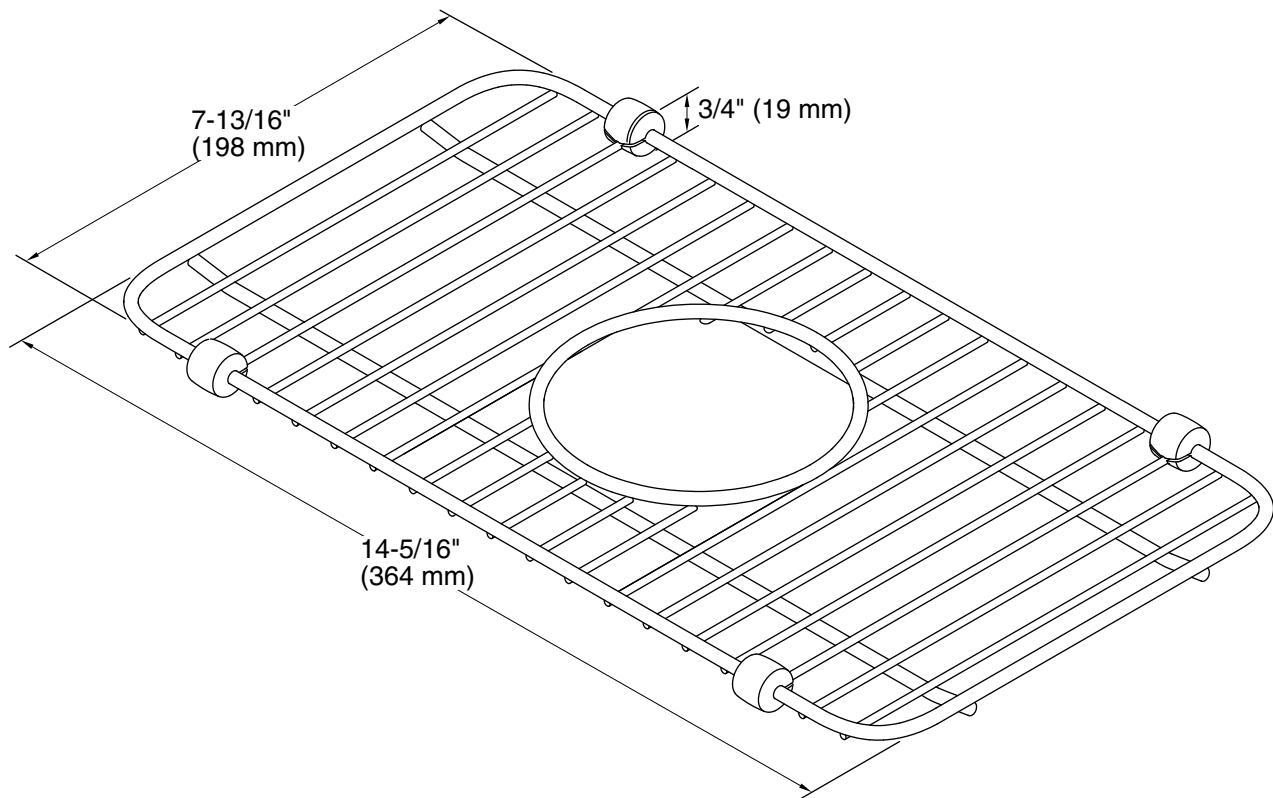

Technical Information

All product dimensions are nominal.

Material: Stainless Steel