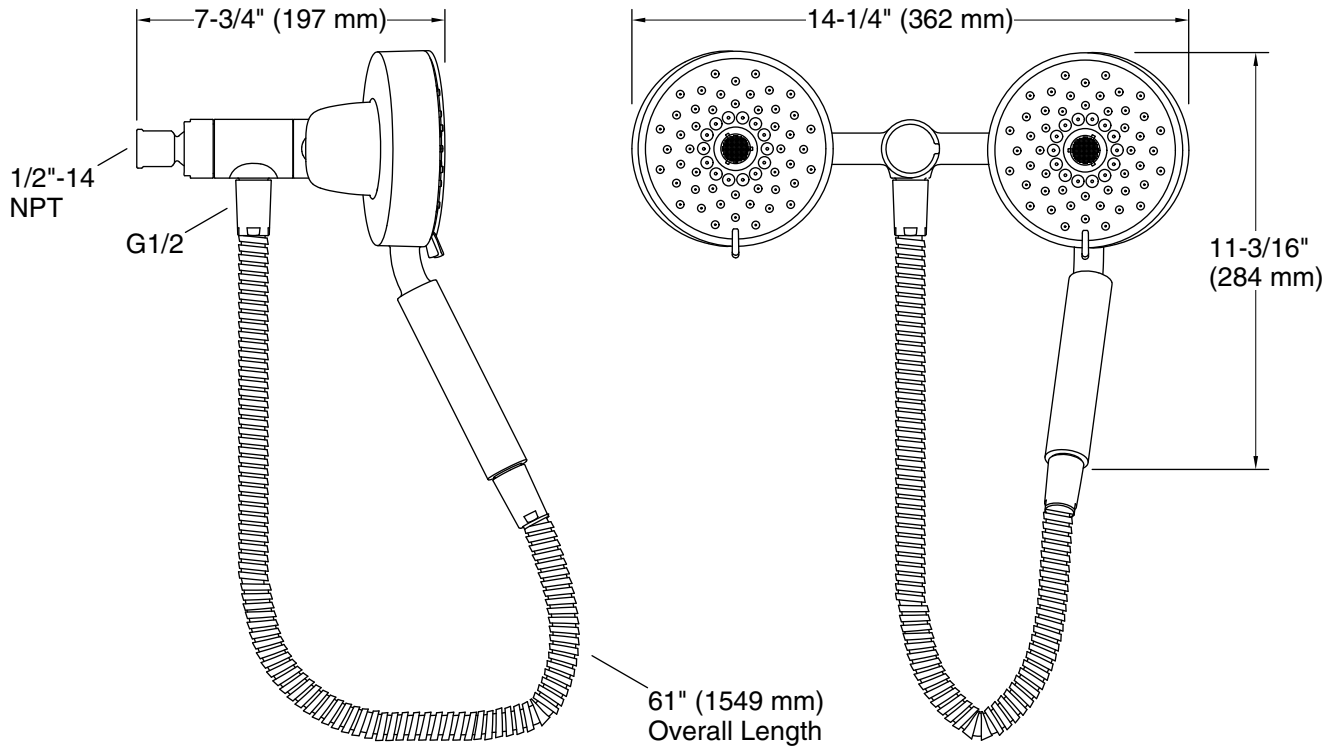

Features

- Multifunction showerhead and handshower each have advanced spray engines to provide three experiences: full coverage, pulsating massage, and silk spray.
- Full coverage spray produces an encompassing spray ideal for everyday use.
- Pulsating massage spray targets sore muscles to ease away aches and pains.
- Silk spray releases a dense, luxurious spray ideal for rinsing.
- Pause feature temporarily pauses water flow to conserve water while you lather, shave, or shampoo.
- MasterClean™ sprayface features an easy-to-clean surface that withstands mineral buildup.
- 1.75 gpm (6.6 lpm) maximum flow rate at 45 psi (3.1 bar).
- Box includes: Showerhead, handshower, and 60" (1524 mm) metal hose.

Material

- Premium material construction for durability and reliability.
- KOHLER finishes resist corrosion and tarnishing.

Installation

- Shower arm and flange sold separately.

Included Components

Additional Components:
60" metal hose

Technical Information

All product dimensions are nominal.

Showerhead/Body Spray:

Rated maximum flow: 1.75 gal/min (6.6 l/min)

Pressure: 45 psi (3.1 bar)

Notes

Install this product according to the installation instructions.