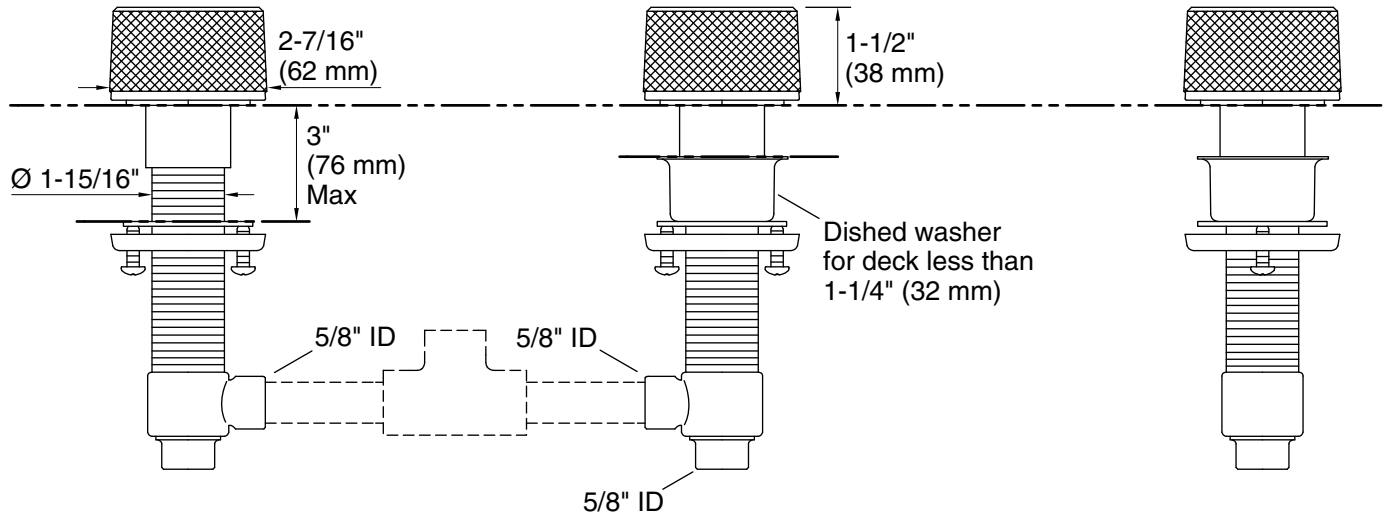

Material

- Premium metal construction for durability and reliability.
- KOHLER finishes resist corrosion and tarnishing.

Installation

- Deck-mount.

Required Products/Accessories

K-77985 deck-mount bath spout with Tube design

or

K-77986 deck-mount bath spout with Ribbon design

or

K-77987 deck-mount bath spout with Row design

Recommended Products/Accessories

K-23723 Faucet cleaner

Codes/Standards

ASME A112.18.1/CSA B125.1

Technical Information

All product dimensions are nominal.

Drain included: No

Notes

Install this product according to the installation instructions.