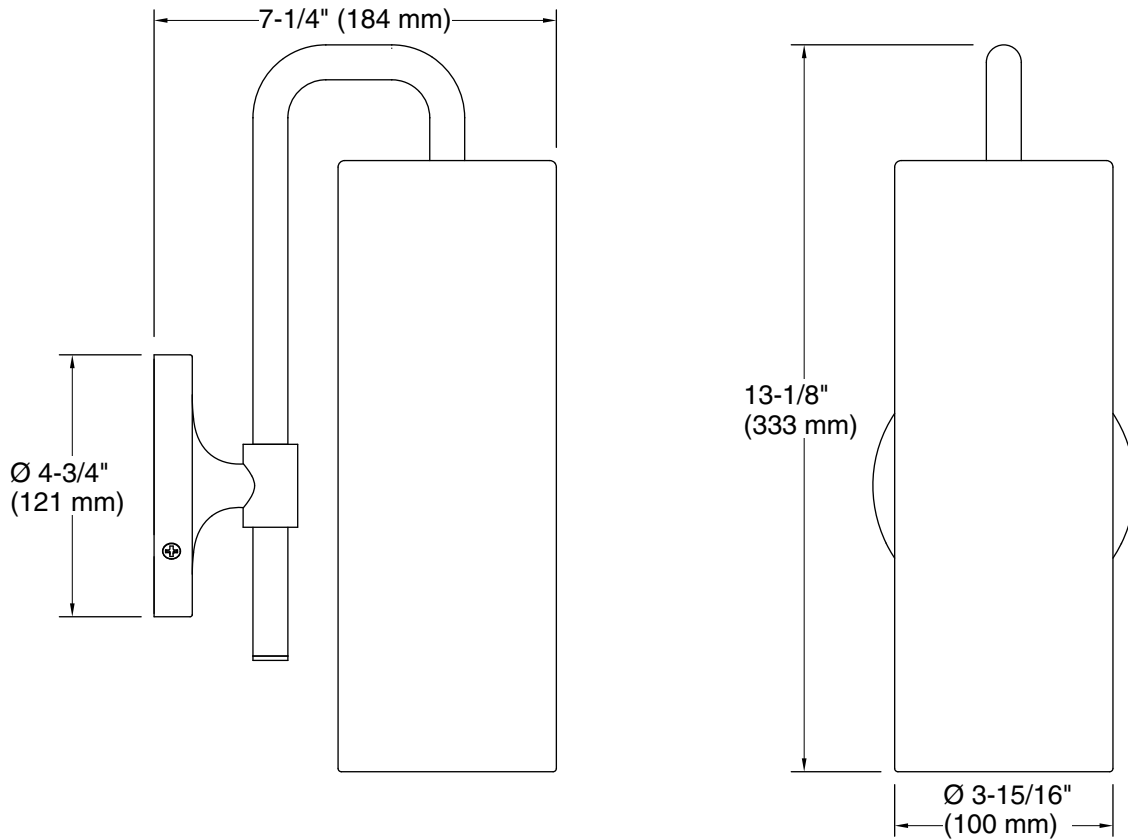

Required Electrical Service

One circuit required.

120 V, 60 Hz

Technical Information

All product dimensions are nominal.

Material: Steel, Glass
Number of Lights: 1
Lighting Type: Socket-based
Socket Type: E-26 Medium
Number of Shades: 1
Shade Type: Glass - clear