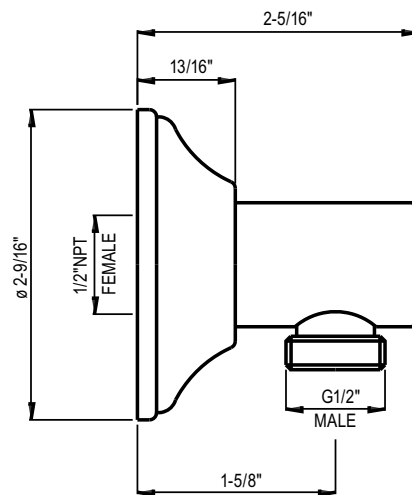

Sliderail with Handshower and Hose

Rohl Modern Collection

1600 (Complete Package)

1650 (Sliderail Only)

1690 (Wall Outlet Only)

FEATURES

- Sliderail made from brass
- 2 jet ABS handshower with flow restrictor
- Complete with the following items:
  - 1650: 2917/32" Length shower bar
  - 1670/8: Handshower
  - 16295: 59" hose
  - 1690: Wall outlet
- Brass double spiral wound flexible 59" hose
- 1/2" male x 1/2" female NPT brass cylindrical wall outlet for hose
- Other finishes not available

FINISHES

- Polished Chrome
- Polished Nickel
- Satin Nickel

WARRANTY

- Two years on manufacturer defects

1690