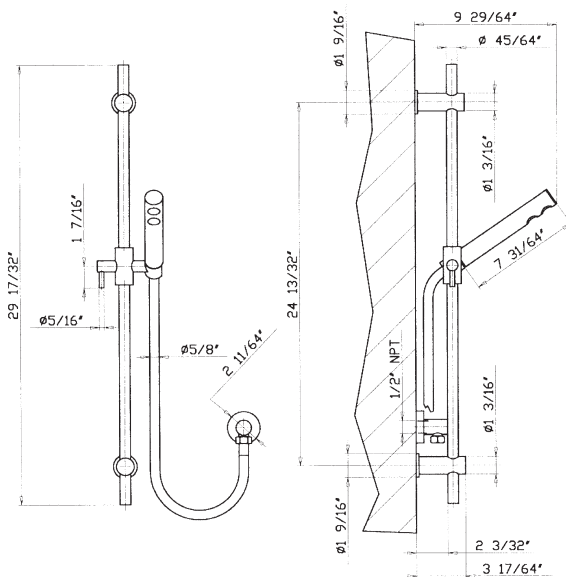

Sliderail with Handshower and Hose

Rohl Modern Collection

1600 (Complete Package)

1650 (Sliderail Only)

1690 (Wall Outlet Only)

FEATURES

- Sliderail made from brass
- 2 jet ABS handshower with flow restrictor
- Complete with the following items:
 - 1650: 2917/32" Length shower bar
 - 1670/8: Handshower
 - 16295: 59" hose
 - 1690: Wall outlet
- Brass double spiral wound flexible 59" hose
- 1/2" male x 1/2" female NPT brass cylindrical wall outlet for hose
- Other finishes not available

FINISHES

- Polished Chrome
- Polished Nickel
- Satin Nickel

WARRANTY

- Two years on manufacturer defects

1600

1690