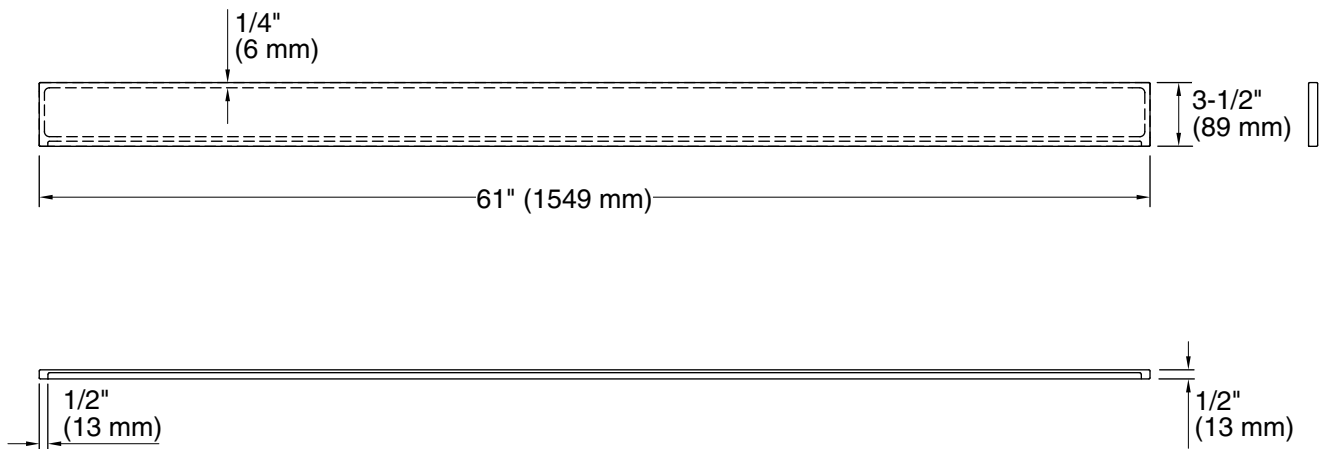

## Features

- For use with KOHLER Solid/Expressions 60" (1524 mm) solid-surface vanity tops
- Includes one panel
- Optional side splashes available (sold separately)

### Technical Information

All product dimensions are nominal.  
Installation: Vanity top/ITB