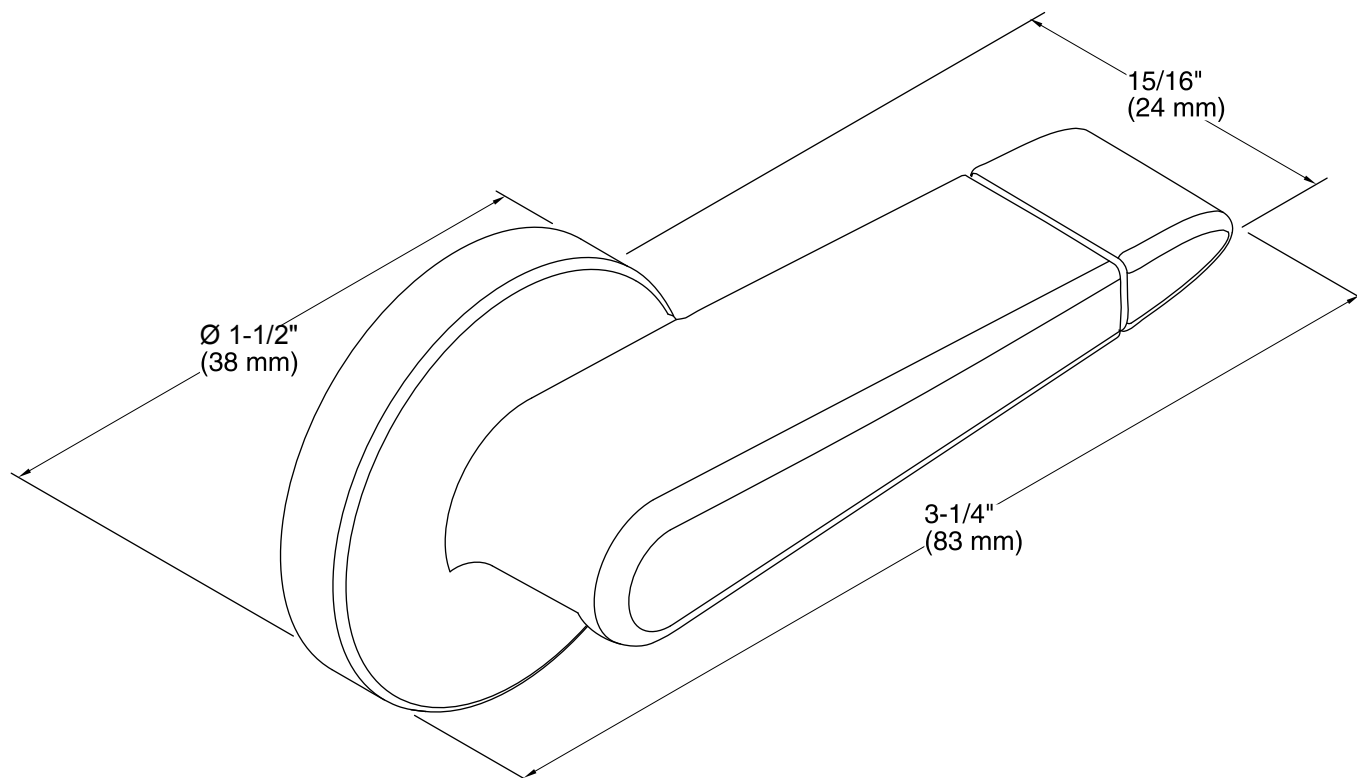

Features

- For use with the K-3987 and K-3988 Wellworth and K-3989 Highline dual-flush toilets.

Material

- Premium metal construction for durability.
- KOHLER finishes resist corrosion and tarnish.

Codes/Standards

Technical Information

All product dimensions are nominal.