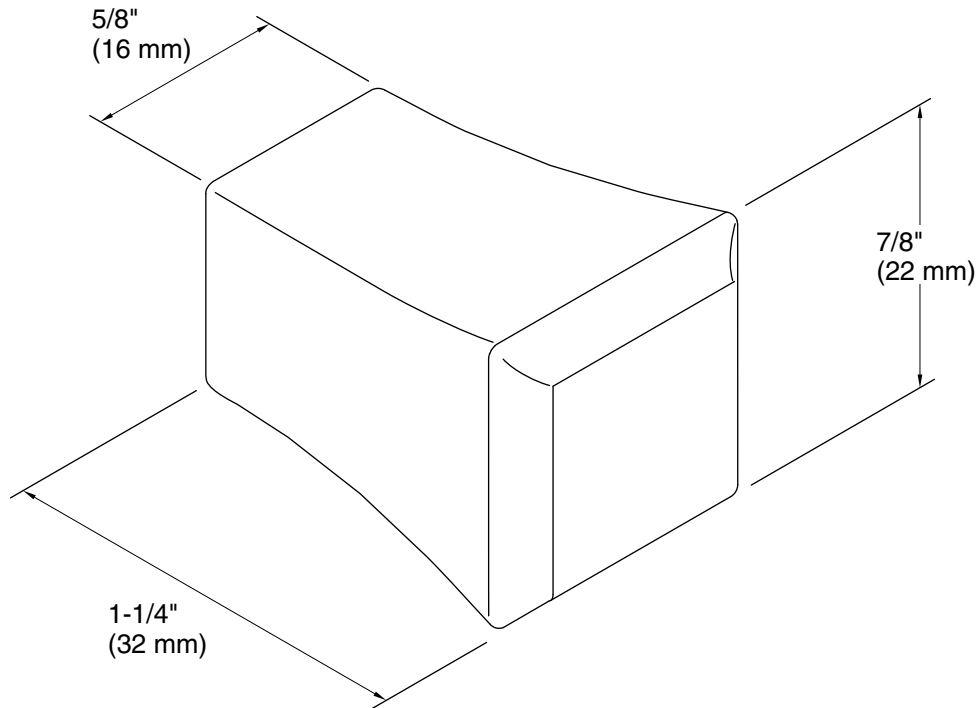

Color	Code	Description
	CP	Polished Chrome
	AF	Vibrant® French Gold
	BN	Vibrant® Brushed Nickel
	BV	Vibrant® Brushed Bronze

Technical Information

All product dimensions are nominal.

Material: Brass

Notes

Install this product according to the installation guide.