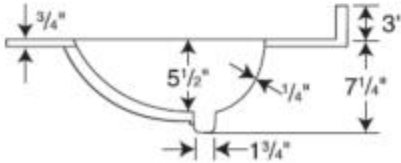

Weight

36 lbs - 16 kg

○ Drill Points ● Pre-drilled

Capacity:
1 3/4 gallons
to overflow

Project:

Contractor:

Representative:

Date:

Tel:

Notes: