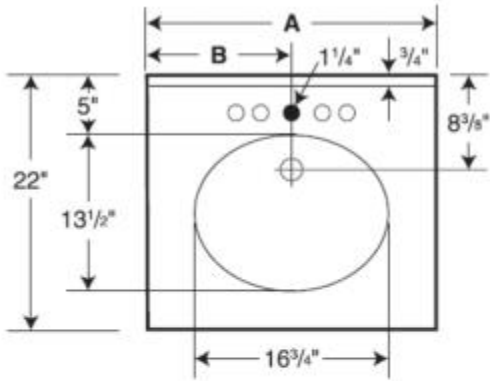

## Standard Features:

- Bowl size 16-3/4" x 13-1/2" x 5-1/2"
- Reinforced solid surface means color and texture run all the way through and cannot wear away.
- Easily accommodates all faucet styles.
- Coordinates with Swanstone® shower and bath systems.
- Sourced from global materials, Swan produces USA-made, high performing surfacing solutions for the bathroom.

# VT1B2249 Ellipse 22 x 49 Single Bowl Vanity Top

**Model number:**

VT02249.011

**Dimensions:** 22" x 49" x 7.25"

**Installation:**

**Material:** Swanstone®

Model	A	B
VT1B2225	25"	12 1/2"
VT1B2231	31"	15 1/2"
VT1B2237	37"	18 1/2"
VT1B2243	43"	21 1/2"
VT1B2249	49"	24 1/2"
VT1B2255	55"	27 1/2"
VT1B2261	61"	30 1/2"

## Dimensions

22 x 49 x 7 1/4 In.  
(559 x 1245 x 184 mm)

## Weight

36 lbs - 16 kg

○ Drill Points ● Pre-drilled

Capacity:  
1 3/4 gallons  
to overflow

Project:

Contractor:

Representative:

Date: