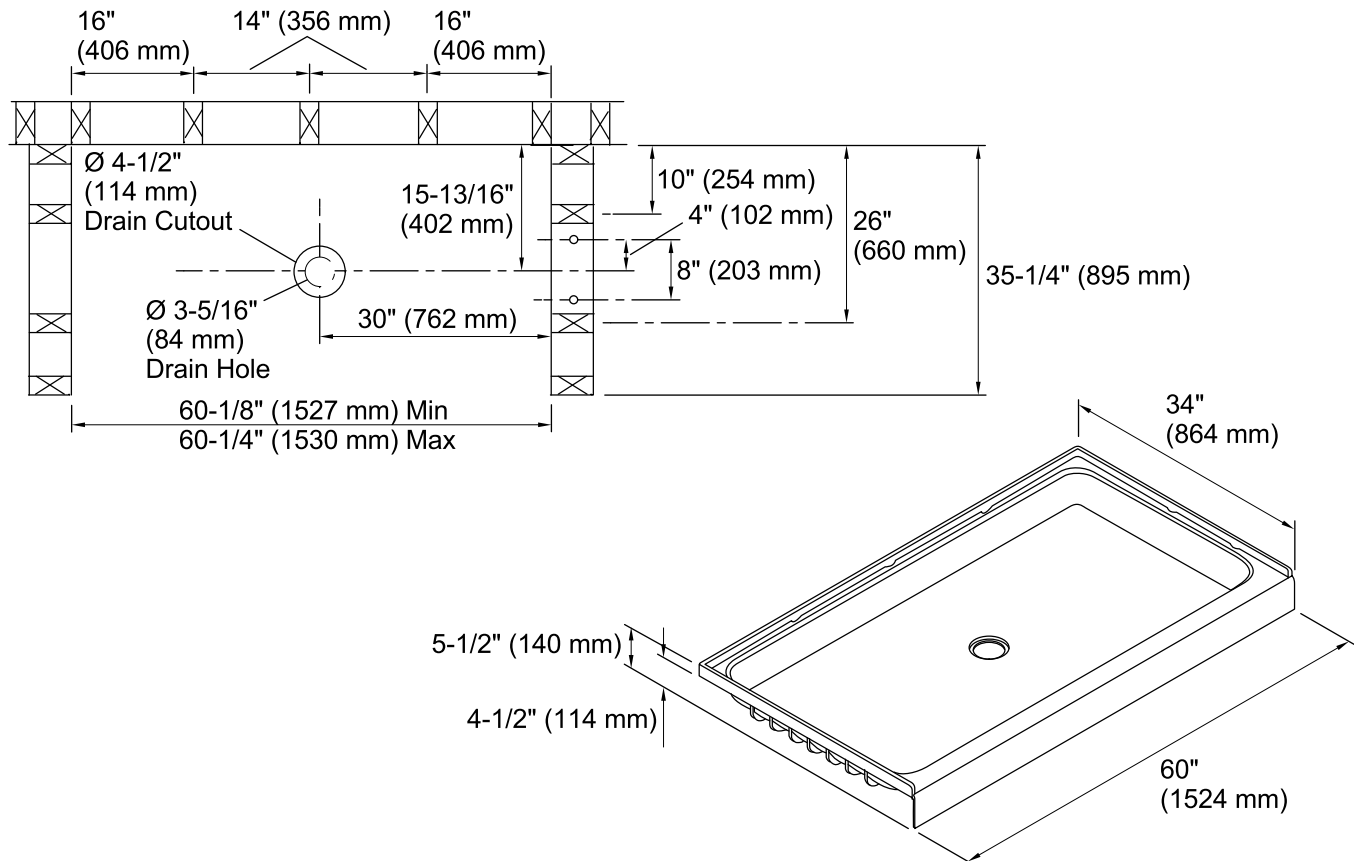

Features

- 4-1/2" threshold
- Solid Vikrell material
- Durable high-gloss finish with a molded-in textured floor
- Center drain
- Suitable for tile-down application
- Compatible with Ensemble tile complete wall set and Ensemble curve complete wall sets (series 7213 and 7223)

Available Color/Finishes

Color tiles intended for reference only.

Color	Code	Description
	0	White
	96	KOHLER Biscuit

Technical Information

All product dimensions are nominal.

Installation: 3-Wall Alcove

Drain location: Center