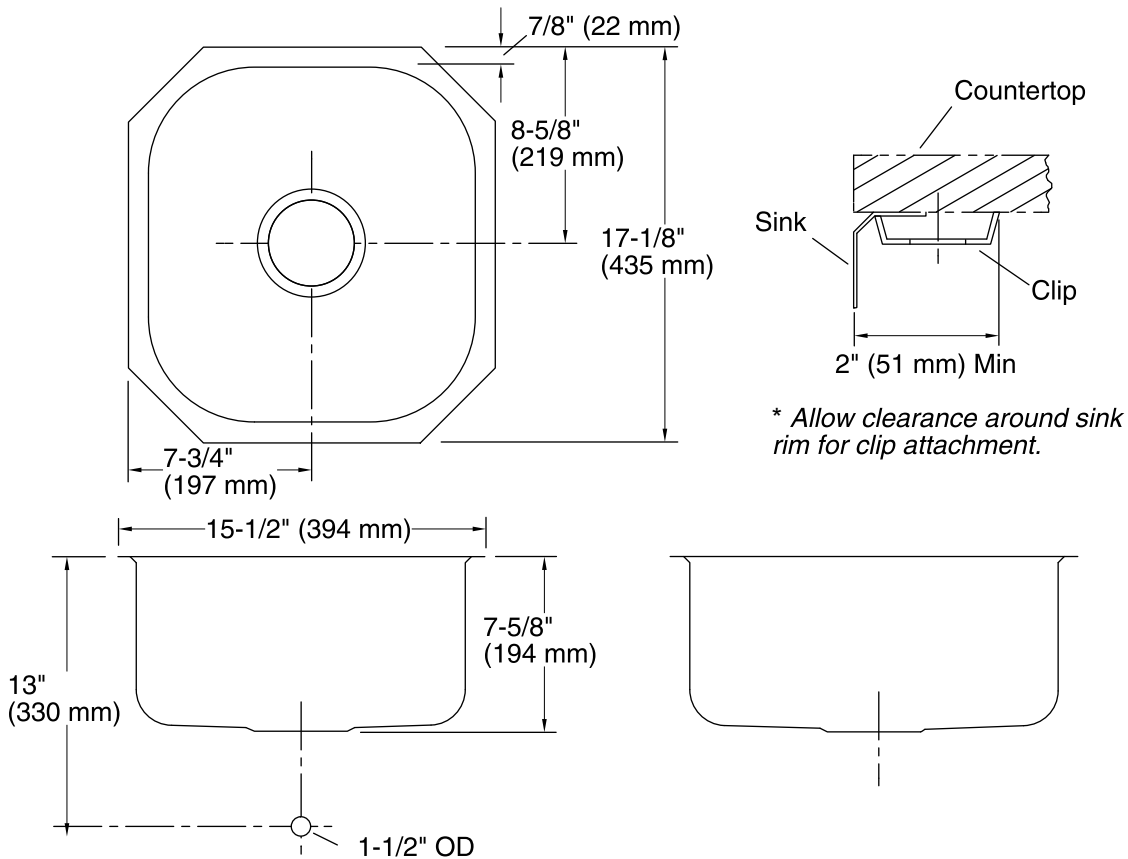

Features

- 21-inch minimum base cabinet width.
- Single bowl.
- 7-1/2-inch depth.
- No faucet holes.
- SilentShield Plus® sound-absorption technology helps maintain water temperature, reduces condensation, and decreases noise.
- Includes installation hardware.

Material

- 18-gauge stainless steel.

Installation

- Under-mount

Codes/Standards

ASME A112.19.3/CSA B45.4

Lifetime Limited Warranty for KOHLER® Stainless Steel Sinks

See website for detailed warranty information.

Technical Information

All product dimensions are nominal.

Bowl area (Center)	Length: 13-3/4" (349 mm)
	Width: 15-3/8" (391 mm)
	Bowl depth: 7-1/2" (191 mm)
	Water depth: 7-1/2" (191 mm)
Template:	Under-mount, 113197-7, required, included