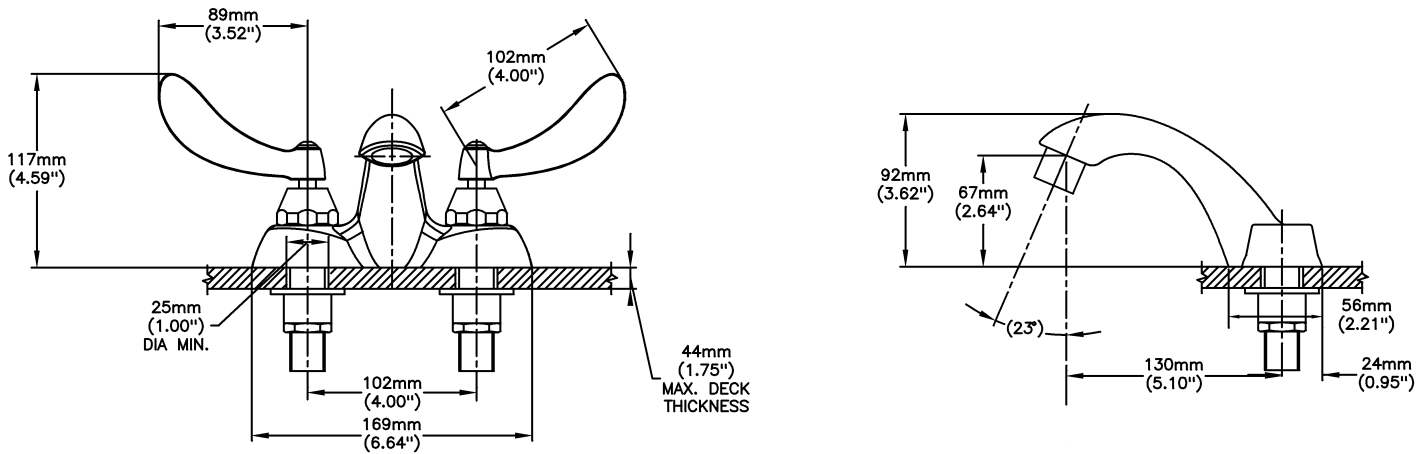

Lavatory Faucets

4" Centerset- CER-TECK ceramic structures

Model No: 21C154

COMPLIES WITH:

- CSA certified
- Complies to ASME A112.18.1/CSA B125.1
- Verified compliant with 0.25% weighted average Pb content regulations
-  Handles No. 2, 3, 4 and 5
Indicates compliance to ICC/ANSI A117.1
- (Contact Delta Representative for State and/or Local Approvals)

SPECIFICATION:

- HEAVY DUTY CAST BRASS centerset faucet
- 102mm (4") centers, two handle
- Polished chrome plated finish with polished underspout
- Metal hold-down package
- 4" Centerset- CER-TECK ceramic structures
- Outlet#: 5 - Vandal Resistant 0.5gpm (1.9 L/min) Non-Aerating Spray Outlet
- Handle#: 4 - 102 mm (4") Blade Handles- ADA Compliant-Sanitary Hoods- Metal-Color indexed-Vandal resistant screws
- Standard Product Less Pop-up (No Pop-up Hole)

OPERATION:

- Not Available

(Dimensional drawing on following page)

Delta reserves the right (1) to make changes to specifications and materials, and (2) to change or discontinue models, both without notice or obligation. Dimensions are for reference. Measurement may vary plus or minus 6mm(0.25"). Mounting locations are suggested only. Check with local codes for requirements in your area. This spec was produced July 23, 2018.

INLETS: 1/2" MIP/COUPLING NUTS (NUTS NOT SUPPLIED)

Delta reserves the right (1) to make changes to specifications and materials, and (2) to change or discontinue models, both without notice or obligation. Dimensions are for reference. Measurement may vary plus or minus 6mm(0.25"). Mounting locations are suggested only. Check with local codes for requirements in your area. This spec was produced July 23, 2018.