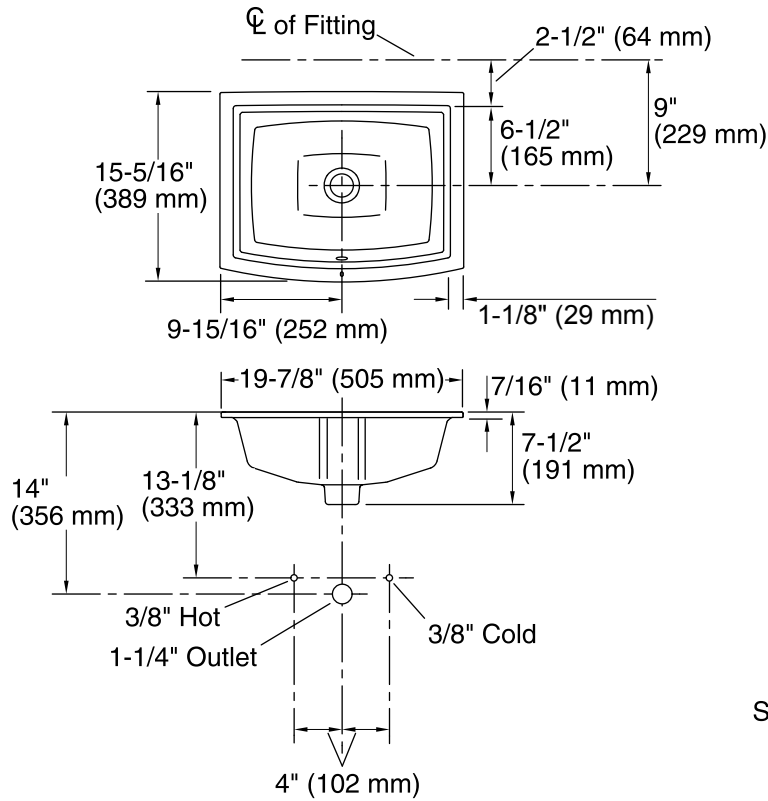

Standard Installation