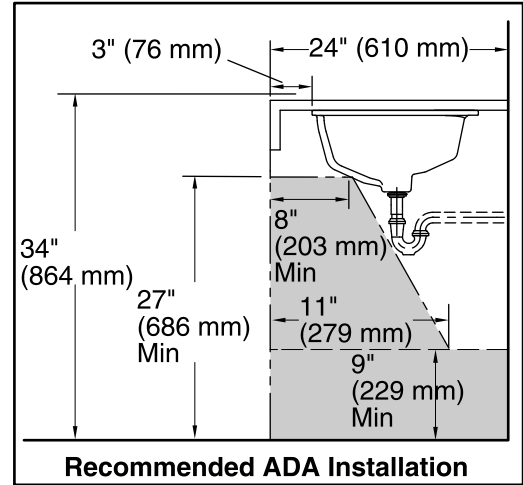

Recommended ADA Installation