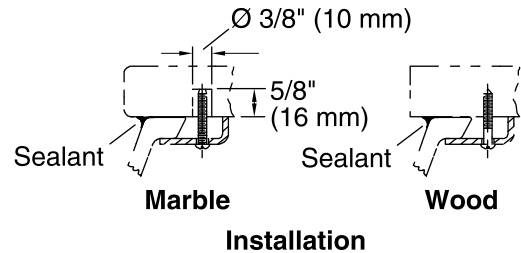

### Technical Information

All product dimensions are nominal.

Bowl configuration: Single

Installation: Under-mount

Bowl area (Only): Length: 17-5/8" (448 mm)  
 Width: 13" (330 mm)  
 With overflow: Yes  
 Water depth: 3-3/4" (95 mm)