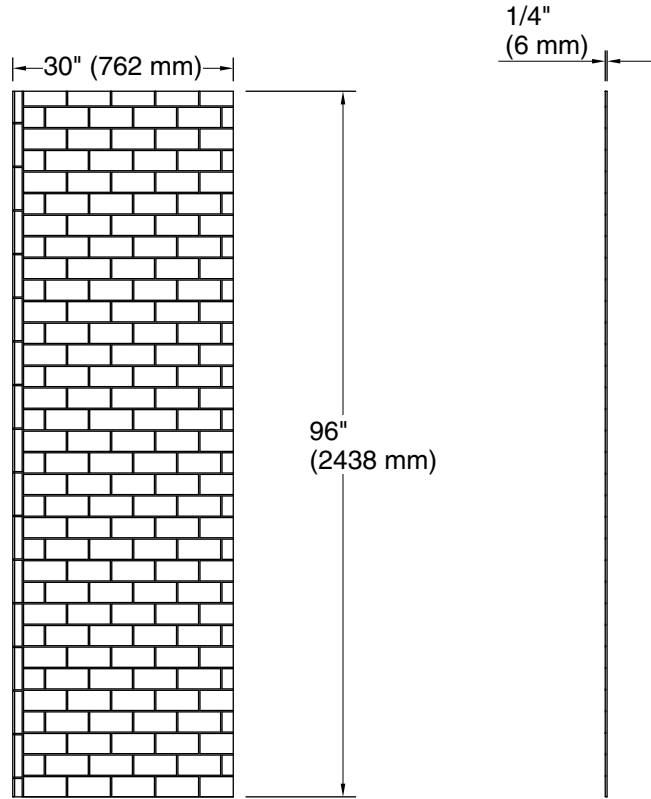

Technical Information

All product dimensions are nominal.

Weight: 49.89 lbs (22.6 kg)

Notes

Measure your actual product for rough-in details.

Install this product according to the installation instructions.