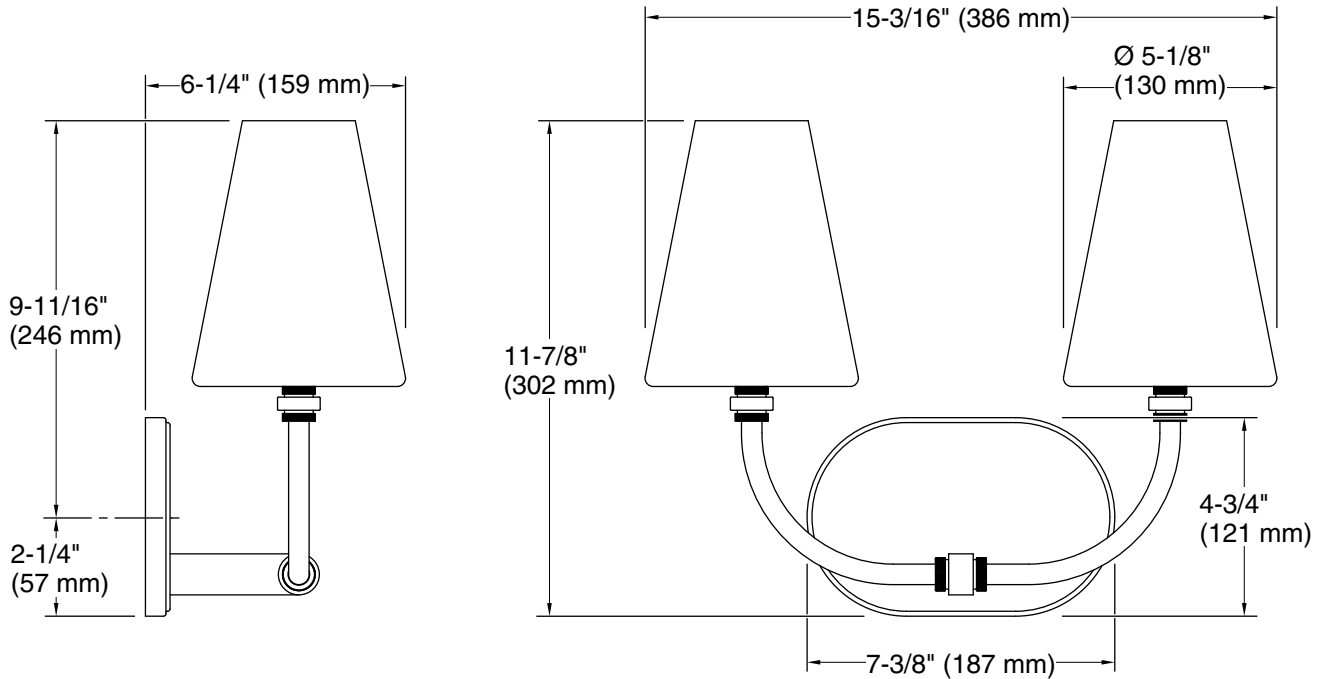

Required Electrical Service

One circuit required.

120 V, 1 A, 60 Hz

Technical Information

All product dimensions are nominal.

Material: Steel, Glass, Aluminum

Number of Lights: 2

Lighting Type: Socket-based

Socket Type: E-12 Candelabra

Number of Shades: 2

Shade Type: Frosted Glass

Hanging Type: Non-hanging

Notes

Install this product according to the installation instructions.