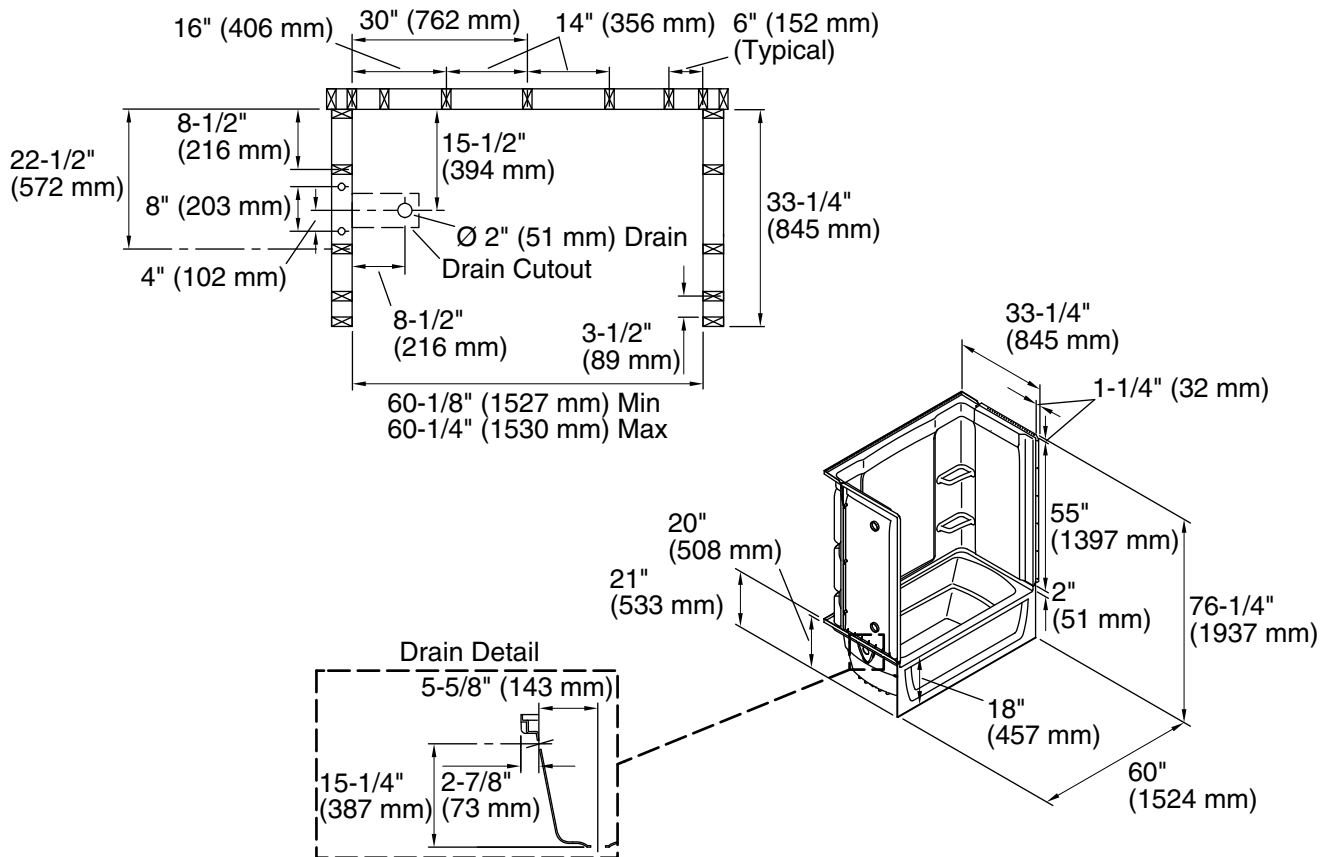

Ensemble™ Medley®

60" x 32" bath/shower

71320110

Features

- 18" apron.
- Tongue-and-groove walls with snap-together installation.
- High-gloss walls.
- Corner shelves.
- Dry-Block seal and channeled water containment system.

For the most current Specification Sheet, go to www.sterlingplumbing.com.

8-22-2020 13:19 - US

Technical Information

All product dimensions are nominal.

| | |
|------------------------|------------------------------|
| Installation: | Three-wall alcove |
| Drain location: | Left |
| Basin area, bottom: | 42" x 20" (1067 mm x 508 mm) |
| Basin area, top: | 54" x 26" (1372 mm x 660 mm) |
| Water depth: | 13-3/4" (349 mm) |
| Water capacity: | 55 gal (208.2 L) |
| Minimum flat for door: | 3" (76 mm) |
| Maximum door height: | 56-3/4" (1441 mm) |
| Maximum door width: | 57-11/16" (1465 mm) |