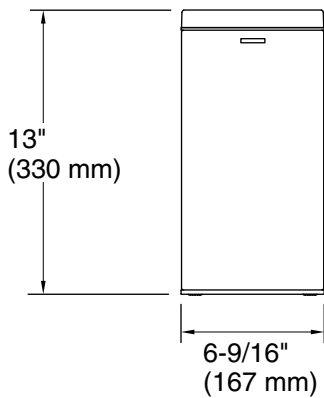

Color	Code	Description
	ST	Stainless Steel
	BST	Black Stainless
	STW	White and Stainless Steel

Technical Information

All product dimensions are nominal.

Material: Stainless Steel, Plastic