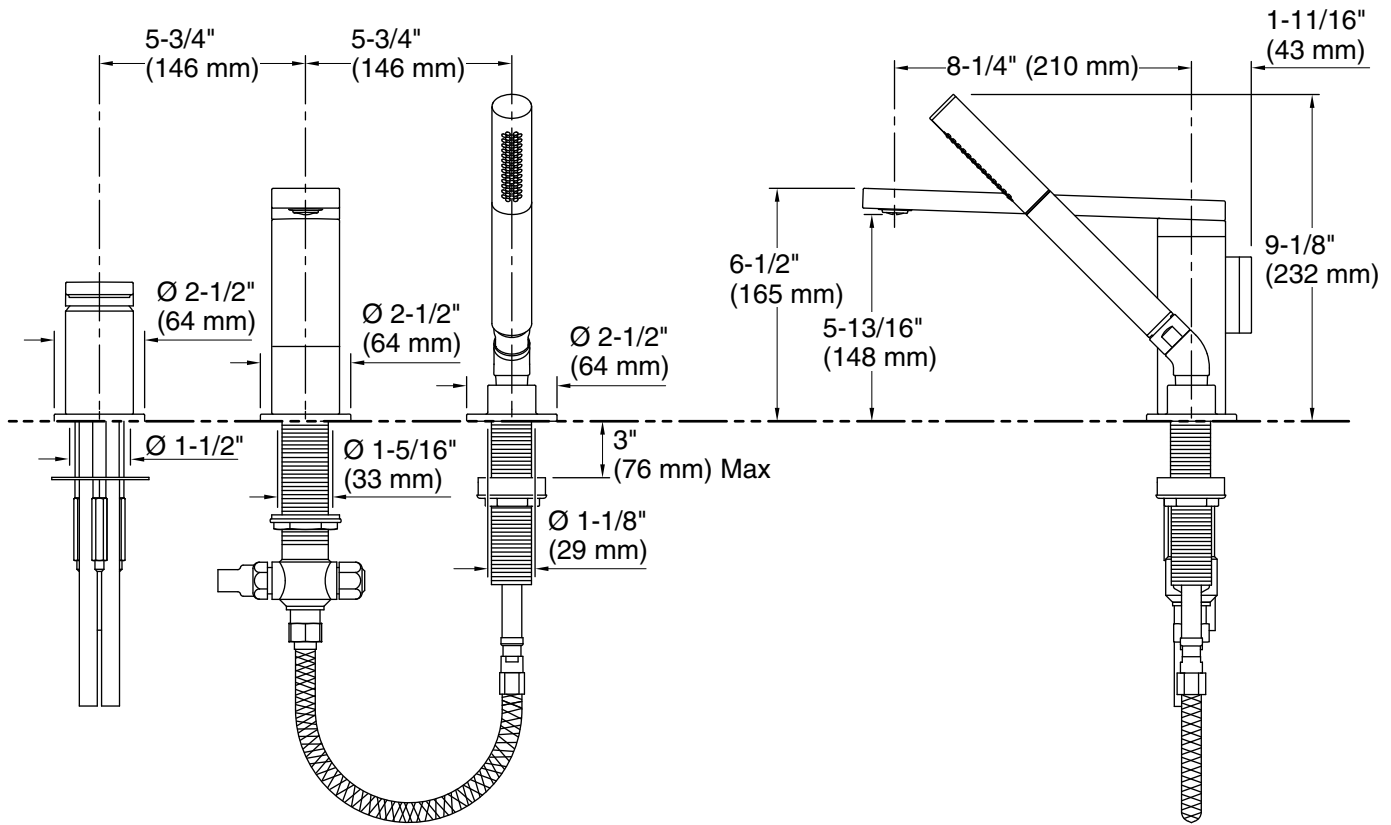

### Features

- Metal construction
- Single-function handshower with 60" (1524 mm) length hose
- 8-1/4" (210 mm) spout reach
- KOHLER® ceramic disc valves exceed industry longevity standards for a lifetime of durable performance
- High-temperature limit setting for added safety
- 8.0 gpm (30.3 lpm) maximum bath faucet flow rate at 45 psi (3.1 bar)
- Coordinates with Composed faucets, accessories, and showering components to complete your bathroom

### Installation

- Deck- or bath-mount

### Technical Information

All product dimensions are nominal.

#### Spout:

Spout reach: 8-1/4" (210 mm)