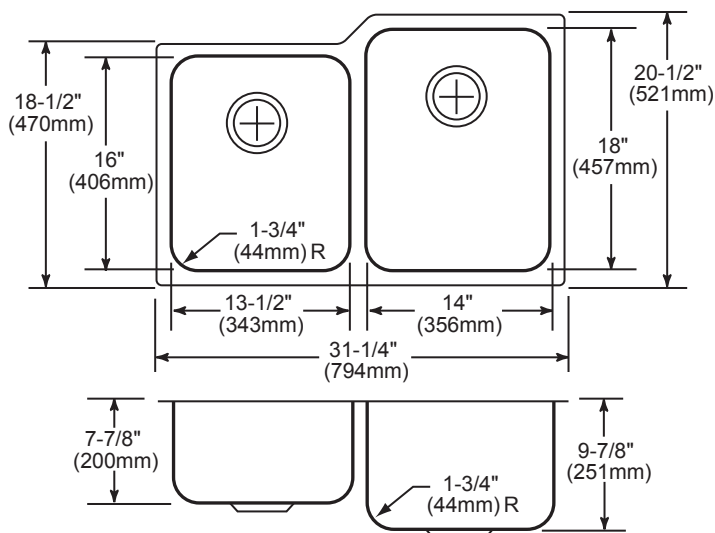

### DESIGN FEATURES

Bowl Depths: 9-7/8" (251mm) (Large Bowl), 7-7/8" (200mm) (Small Bowl).

Coved Corners: 1-3/4" (44mm) vertical and horizontal radius.

Finish: Exposed surfaces are hand blended to a Lustrous Highlighted Satin Finish.

## SINK DIMENSIONS\*

Model Number	Overall		Inside Left Bowl			Inside Right Bowl			Cutout in Countertop	Minimum Cabinet Size
	L	W	L	W	D	L	W	D		
ELUH3120L	31 <sup>1</sup> / <sub>4</sub> (794mm)	20 <sup>1</sup> / <sub>2</sub> (521mm)	13 <sup>1</sup> / <sub>2</sub> (343mm)	16 (406mm)	7 <sup>7</sup> / <sub>8</sub> (200mm)	14 (356mm)	18 (457mm)	9 <sup>7</sup> / <sub>8</sub> (251mm)	See Template**	36 (914mm)
ELUH3120R	31 <sup>1</sup> / <sub>4</sub> (794mm)	20 <sup>1</sup> / <sub>2</sub> (521mm)	14 (356mm)	18 (457mm)	9 <sup>7</sup> / <sub>8</sub> (251mm)	13 <sup>1</sup> / <sub>2</sub> (343mm)	16 (406mm)	7 <sup>7</sup> / <sub>8</sub> (200mm)	See Template**	36 (914mm)

\*Length is left to right. Width is front to back.

\*\*Template # 1000001388L or 1000001389R is packed with every sink.

Model ELUH3120L Illustrated

Model ELUH3120R Illustrated

In keeping with our policy of continuing product improvement, Elkay reserves the right to change product specifications without notice. Please visit [elkay.com](http://elkay.com) for the most current version of Elkay product specification sheets.