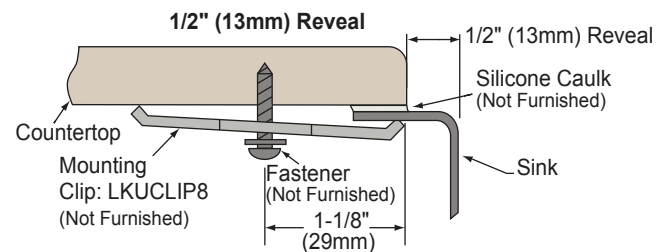

Installation Profile

In keeping with our policy of continuing product improvement, Elkay reserves the right to change product specifications without notice. Please visit elkay.com for the most current version of Elkay product specification sheets.

This specification describes an Elkay product with design, quality, and functional benefits to the user. When making a comparison of other producers' offerings, be certain these features are not overlooked.