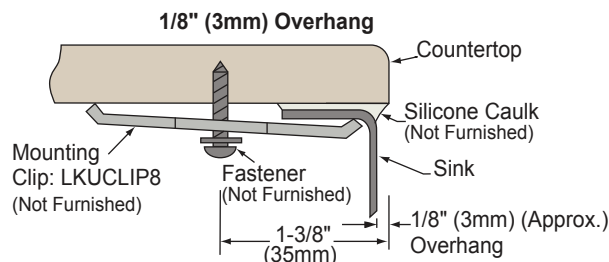

Installation Profile

In keeping with our policy of continuing product improvement, Elkay reserves the right to change product specifications without notice. Please visit elkay.com for the most current version of Elkay product specification sheets.

This specification describes an Elkay product with design, quality, and functional benefits to the user. When making a comparison of other producers' offerings, be certain these features are not overlooked.