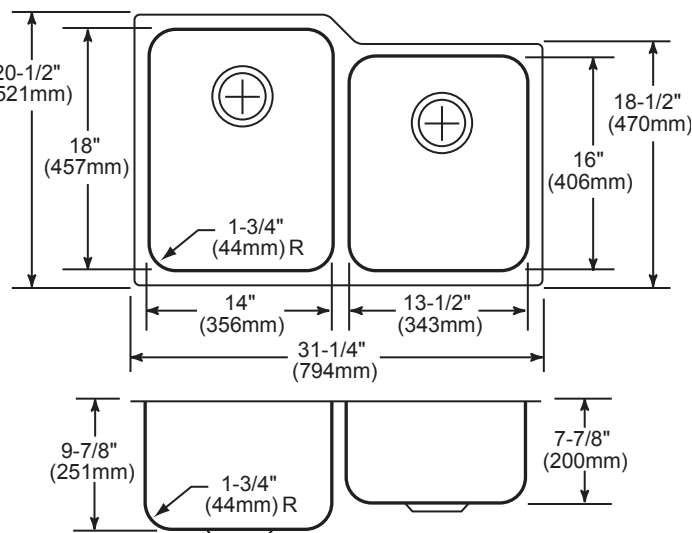

### DESIGN FEATURES

Bowl Depths: 9-7/8" (251mm) (Large Bowl), 7-7/8" (200mm) (Small Bowl).

Coved Corners: 1-3/4" (44mm) vertical and horizontal radius.

Finish: Exposed surfaces are hand blended to a Lustrous Highlighted Satin Finish.

## SINK DIMENSIONS\*

Model Number	Overall		Inside Left Bowl			Inside Right Bowl			Cutout in Countertop	Minimum Cabinet Size
	L	W	L	W	D	L	W	D		
ELUH3120L	31 <sup>1</sup> / <sub>4</sub> (794mm)	20 <sup>1</sup> / <sub>2</sub> (521mm)	13 <sup>1</sup> / <sub>2</sub> (343mm)	16 (406mm)	7 <sup>7</sup> / <sub>8</sub> (200mm)	14 (356mm)	18 (457mm)	9 <sup>7</sup> / <sub>8</sub> (251mm)	See Template**	36 (914mm)
ELUH3120R	31 <sup>1</sup> / <sub>4</sub> (794mm)	20 <sup>1</sup> / <sub>2</sub> (521mm)	14 (356mm)	18 (457mm)	9 <sup>7</sup> / <sub>8</sub> (251mm)	13 <sup>1</sup> / <sub>2</sub> (343mm)	16 (406mm)	7 <sup>7</sup> / <sub>8</sub> (200mm)	See Template**	36 (914mm)

\*Length is left to right. Width is front to back.

\*\*Template # 1000001388L or 1000001389R is packed with every sink.

Model ELUH3120L Illustrated

Model ELUH3120R Illustrated

In keeping with our policy of continuing product improvement, Elkay reserves the right to change product specifications without notice. Please visit [elkay.com](http://elkay.com) for the most current version of Elkay product specification sheets.