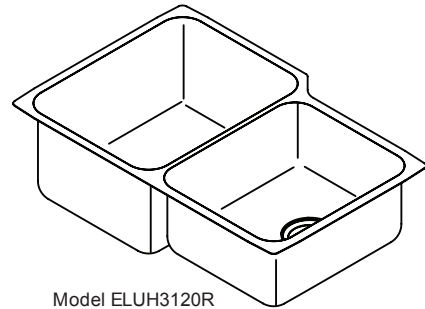

Coved Corners: 1-3/4" (44mm) vertical and horizontal radius.

Finish: Exposed surfaces are hand blended to a Lustrous Highlighted Satin Finish.

Underside: Underside of sink is fully protected by heavy duty Sound Guard® undercoating to reduce condensation and dampen sound.

OTHER

Drain Opening: 3-1/2" (89mm).

Suffix L (left) or R (right) denotes location of the small bow

Note: All Elkay undermount sinks are designed to affix to the underside of any solid surface countertop.

Sink complies with ASME A112.19.3/ CSA B45.4

Sinks are listed by IAPMO® as meeting the applicable requirements of the Uniform Plumbing Code®, International Plumbing Code®, and National Plumbing Code of Canada.

OPTIONAL ACCESSORIES

Bottom Grids: LKWOBG1418SS (large bowl), LKWOBG1316SS (small bowl)

Cutting Boards: (All cutting boards for Reveal mount only) CBR1418, CBS1418 (large bowl), CB1613, CB1713, CBR1316, CBS1316 (small bowl)

Drain: LK99

Mounting Clip: LKUCLIP8 (2 packages required)

Rinsing Baskets: LKWRB1418SS (large bowl), LKWRB1316SS (small bowl), LKWERBSS (either bowl)

Utensil Caddy for Rinsing Basket: LKWUCSS

SINK PACKAGE(S)

MODEL	SINK	BOTTOM GRID	QTY	DRAIN	QTY
ELUH3120LDBG	ELUH3120L	LKWOBG1418SS	1	LK99	1
ELUH3120RDBG	ELUH3120R	LKWOBG1418SS	1	LK99	1

MODEL	SINK	FAUCET	QTY
LKGTPKG2CR	ELUH3120R	LKGT1041CR	1
LKGTPKG2NK	ELUH3120R	LKGT1041NK	1

Model ELUH3120R