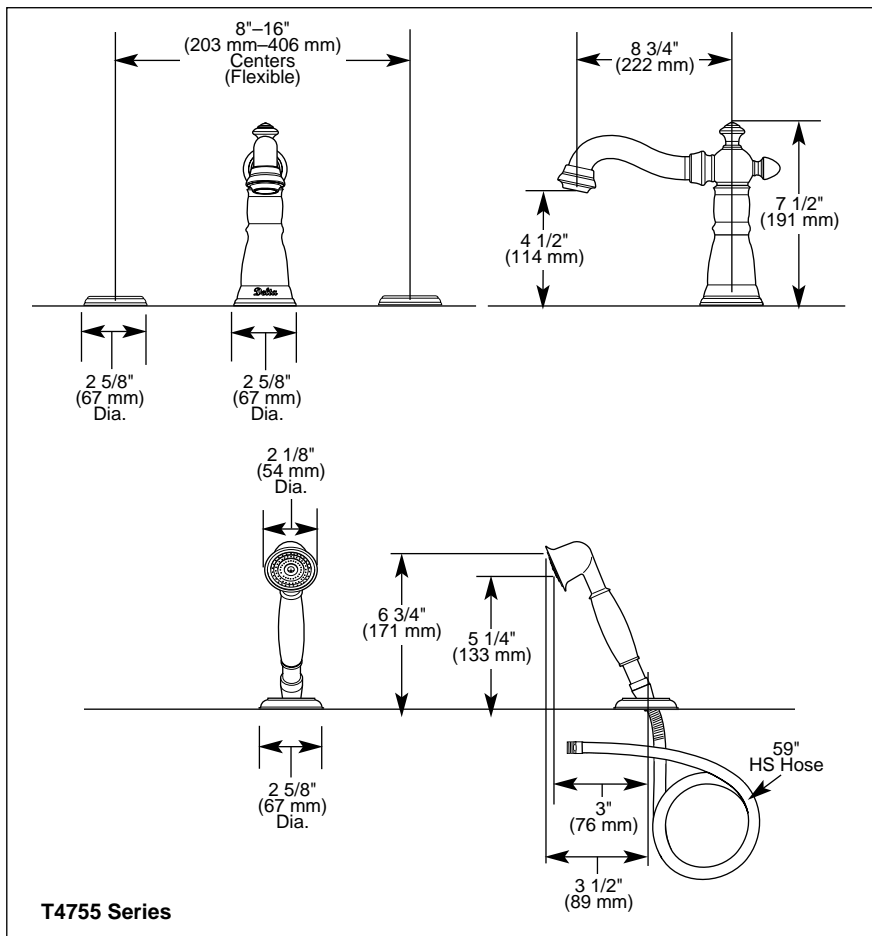

## BATH VALVES

- Victorian® Bath Collection
- Two Handle Roman Tub Faucet
- Three Hole Installation (T2755 Series)
- Four Hole Installation (T4755 Series)
- Rough-In Kit Must Also be Ordered to Complete Installation

### STANDARD SPECIFICATIONS:

- Trim Only for two handle Roman Tub faucet for concealed mounting.
- 8 3/4" (222 mm) long slip-on rigid spout.
- LHP—Less Handle Program. See handle options below.
- Temperature and volume controlled with handles.
- Rough-In kit must also be ordered to complete installation. There are separate specification sheets on each rough-in kit if more details are required
- Handshower includes double check valves for backflow prevention.