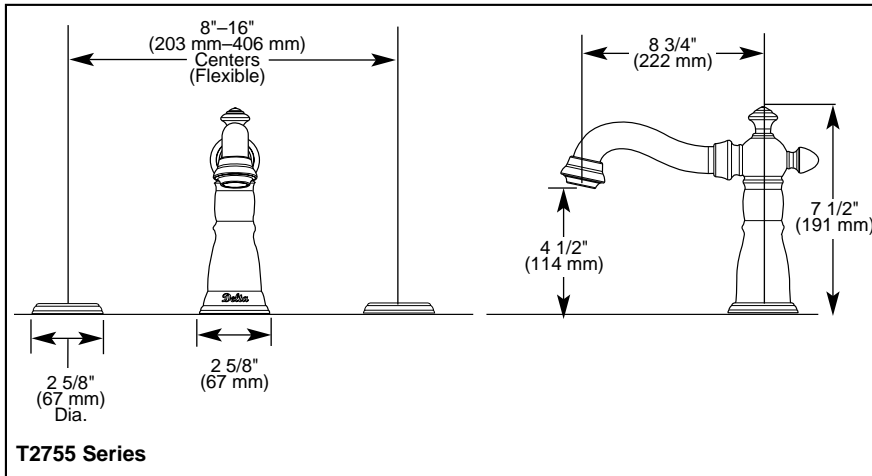

## BATH VALVES

- Victorian® Bath Collection
- Two Handle Roman Tub Faucet
- Three Hole Installation (T2755 Series)
- Four Hole Installation (T4755 Series)
- Rough-In Kit Must Also be Ordered to Complete Installation

### STANDARD SPECIFICATIONS:

- Trim Only for two handle Roman Tub faucet for concealed mounting.
- 8 3/4" (222 mm) long slip-on rigid spout.
- LHP—Less Handle Program. See handle options below.
- Temperature and volume controlled with handles.
- Rough-In kit must also be ordered to complete installation. There are separate specification sheets on each rough-in kit if more details are required
- Handshower includes double check valves for backflow prevention.