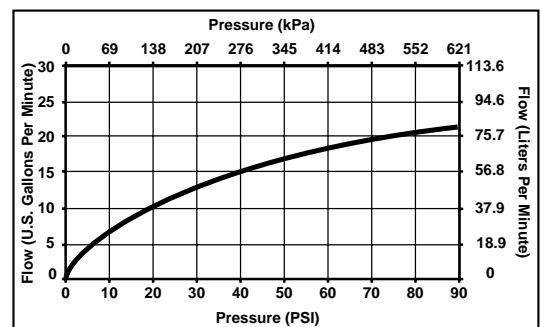

Available LHP Handle Options ▲ Designate proper finish suffix

Indianapolis, Indiana 46280
A Division of Masco Corporation of Indiana
© 2006, Masco Corporation of Indiana

Delta reserves the right (1) to make changes in specifications and materials, and (2) to change or discontinue models, both without notice or obligation. Dimensions are for reference only. See current full-line price book for finish options and product availability.

DSP-B-2755/4755 Rev. A