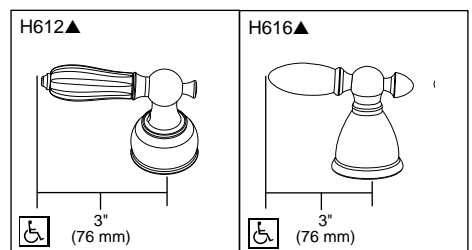

Available LHP Handle Options ▲ Designate proper finish suffix

Indianapolis, Indiana 46280
A Division of Masco Corporation of Indiana
© 2006, Masco Corporation of Indiana

Delta reserves the right (1) to make changes in specifications and materials, and (2) to change or discontinue models, both without notice or obligation. Dimensions are for reference only. See current full-line price book for finish options and product availability.

DSP-B-2755/4755 Rev. A