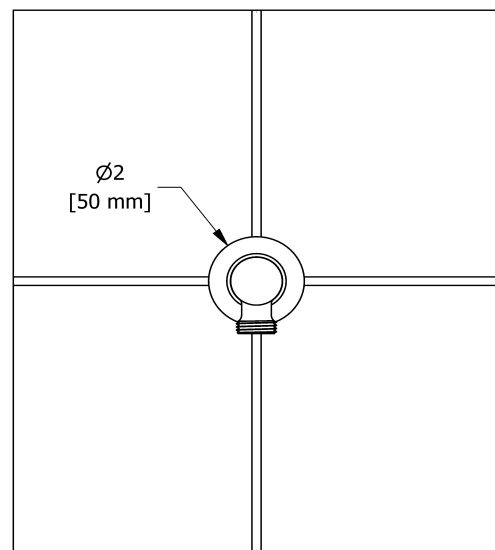

Elbow supply
734

Specifications

Descriptions

- Adjustable depth
- 1/2" outlet male
- 1/2" inlet female NPT

Available colors

- C : Chrome
- BN : Brushed Nickel (PVD)
- PN : Polished Nickel (PVD)

Sizes, models and finishes may differ from those presented.