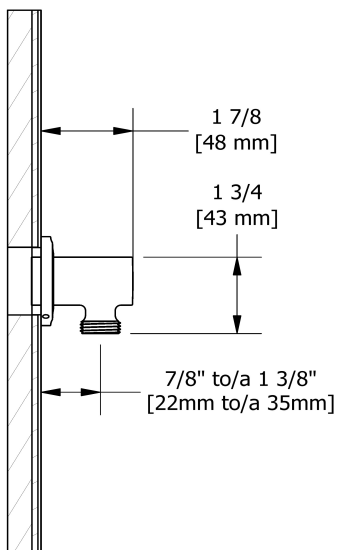

Elbow supply
734

Specifications

Descriptions

- Adjustable depth
- 1/2" outlet male
- 1/2" inlet female NPT

Available colors

- C : Chrome
- BN : Brushed Nickel (PVD)
- PN : Polished Nickel (PVD)

Sizes, models and finishes may differ from those presented.