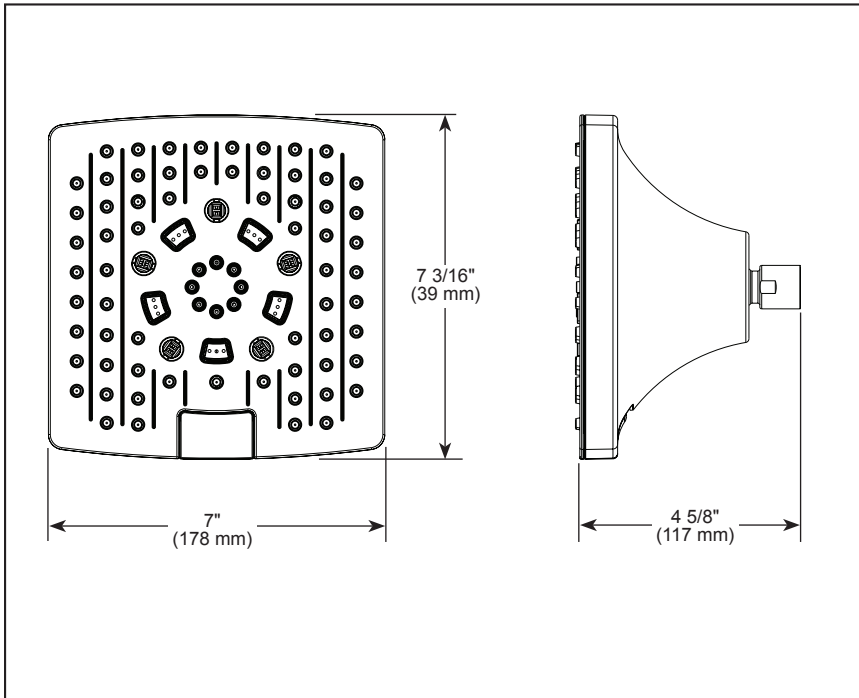

WARRANTY

- Parts and Finish - Lifetime limited warranty; or for commercial purchasers, 10 years for multi-family residential (apartments and condominiums) and 5 years for all other commercial uses, in each case from the date the product is received by the original purchaser or their authorize representative (installation contractor, etc.).
- Please go to www.brizo.com for the complete details of our limited warranty.