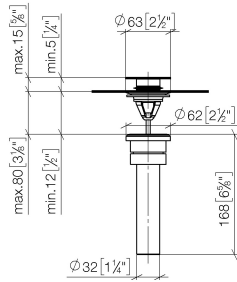

**Umbrella drain 1 1/4" - Brushed Durabronze (23kt Gold)**

SERIES-VARIOUS

10 125 970 Product version from 10/1/2023

- push to open/close

Suitable only for basins with overflow.

Fits: IMO, LULU, MADISON, MEM, TARA, CL.1, LISSÉ, VAIA, META, CYO

	Brushed Durabronze (23kt Gold)	10 125 970-28 0010
	Chrome	10 125 970-00 0010
	Brushed Platinum	10 125 970-06 0010
	Platinum	10 125 970-08 0010
	Durabronze (23kt Gold)	10 125 970-09 0010
	Dark Chrome	10 125 970-19 0010
	Light Gold (PVD)	10 125 970-26 0010
	Brushed Light Gold (PVD)	10 125 970-27 0010
	Matte Black	10 125 970-33 0010
	Brushed Gold (PVD)	10 125 970-37 0010
	Brushed Dark Brass (PVD)	10 125 970-39 0010
	Brushed Bronze (PVD)	10 125 970-42 0010
	Brushed Dark Bronze (PVD)	10 125 970-43 0010
	Brushed Champagne (22kt Gold)	10 125 970-46 0010
	Champagne (22kt Gold)	10 125 970-47 0010
	Brushed Chrome	10 125 970-93 0010
	Brushed Dark Platinum	10 125 970-99 0010

10 125 970 Product version from 10/1/2023

mm [inches]

10 125 970 Product version from 10/1/2023

Parts for other finishes can be found here: [Chrome](#)

**Spare parts list**

Number	Item Number	Designation	Number of units	Lead time
1	04 31 20 096 00-28	plug	1.00	20
10	09 23 30 073-28	nut	1.00	20
3	09 30 30 179 90	screw	1.00	2
8	09 28 20 055-28	pipe	1.00	20
6	09 14 03 153 90	seal	1.00	2
4	09 11 01 038-28	cup	1.00	20
7	09 11 10 156-28	connection	1.00	20
5	09 14 05 061 90	seal	1.00	2
9	09 14 05 062 90	seal	1.00	2
2	90 14 03 152 00 90	seal	1.00	2