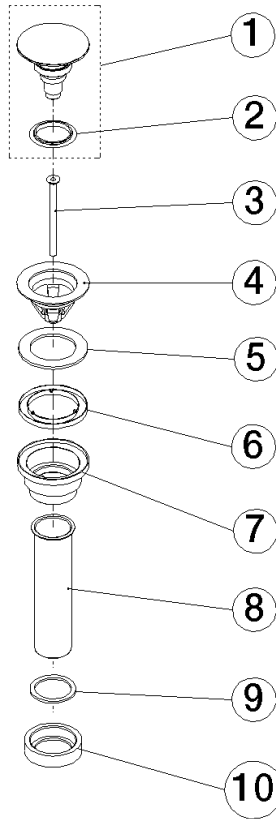

**Umbrella drain 1 1/4" - Brushed Durabronze (23kt Gold)**

SERIES-VARIOUS

10 125 970 Product version from 10/1/2023

- push to open/close

Suitable only for basins with overflow.

Fits: IMO, LULU, MADISON, MEM, TARA, CL.1, LISSÉ, VAIA, META, CYO

	Brushed Durabronze (23kt Gold)	10 125 970-28 0010
	Chrome	10 125 970-00 0010
	Brushed Platinum	10 125 970-06 0010
	Platinum	10 125 970-08 0010
	Durabronze (23kt Gold)	10 125 970-09 0010
	Dark Chrome	10 125 970-19 0010
	Light Gold (PVD)	10 125 970-26 0010
	Brushed Light Gold (PVD)	10 125 970-27 0010
	Matte Black	10 125 970-33 0010
	Brushed Gold (PVD)	10 125 970-37 0010
	Brushed Dark Brass (PVD)	10 125 970-39 0010
	Brushed Bronze (PVD)	10 125 970-42 0010
	Brushed Dark Bronze (PVD)	10 125 970-43 0010
	Brushed Champagne (22kt Gold)	10 125 970-46 0010
	Champagne (22kt Gold)	10 125 970-47 0010
	Brushed Chrome	10 125 970-93 0010
	Brushed Dark Platinum	10 125 970-99 0010

10 125 970 Product version from 10/1/2023

mm [inches]

10 125 970 Product version from 10/1/2023

Parts for other finishes can be found here: [Chrome](#)

**Spare parts list**

Number	Item Number	Designation	Number of units	Lead time
1	04 31 20 096 00-28	plug	1.00	20
10	09 23 30 073-28	nut	1.00	20
3	09 30 30 179 90	screw	1.00	2
8	09 28 20 055-28	pipe	1.00	20
6	09 14 03 153 90	seal	1.00	2
4	09 11 01 038-28	cup	1.00	20
7	09 11 10 156-28	connection	1.00	20
5	09 14 05 061 90	seal	1.00	2
9	09 14 05 062 90	seal	1.00	2
2	90 14 03 152 00 90	seal	1.00	2