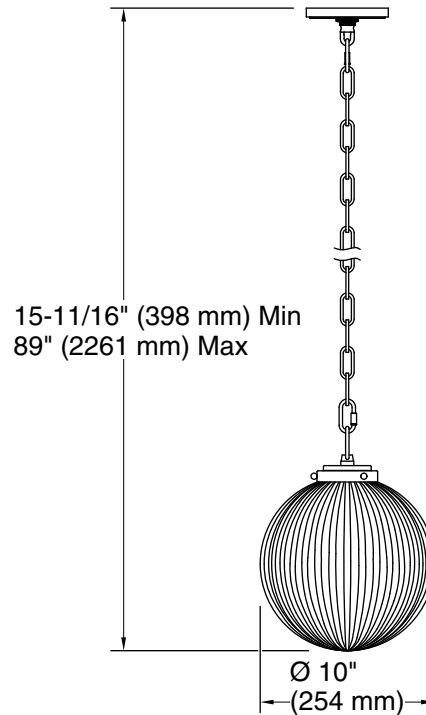

Required Electrical Service

One circuit required.

120 V, 0.5 A, 60 Hz

Technical Information

All product dimensions are nominal.

Material: Steel, Glass, Brass

Number of Lights: 1

Lighting Type: Socket-based

Socket Type: E-26 Medium

Number of Shades: 1

Shade Type: Clear Glass

Hanging Type: Chain

Height: 15-11/16" (399 mm) - 89" (2261 mm)

Notes

Install this product according to the installation instructions.