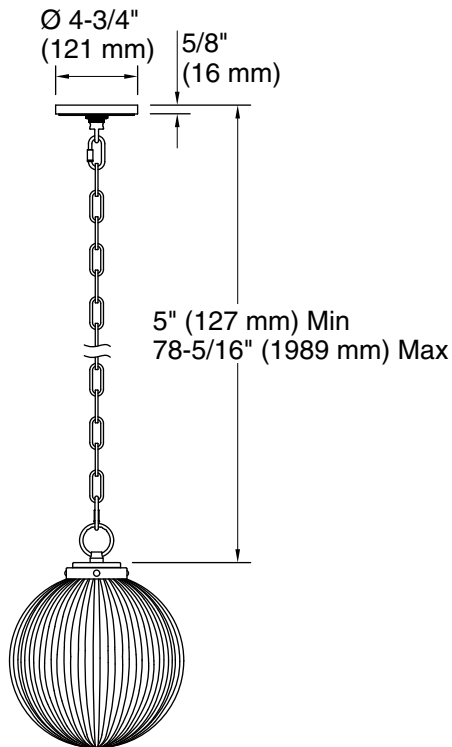

Required Electrical Service

One circuit required.

120 V, 0.5 A, 60 Hz

Technical Information

All product dimensions are nominal.

Material: Steel, Glass, Brass

Number of Lights: 1

Lighting Type: Socket-based

Socket Type: E-26 Medium

Number of Shades: 1

Shade Type: Clear Glass

Hanging Type: Chain

Height: 15-11/16" (399 mm) - 89" (2261 mm)

Notes

Install this product according to the installation instructions.