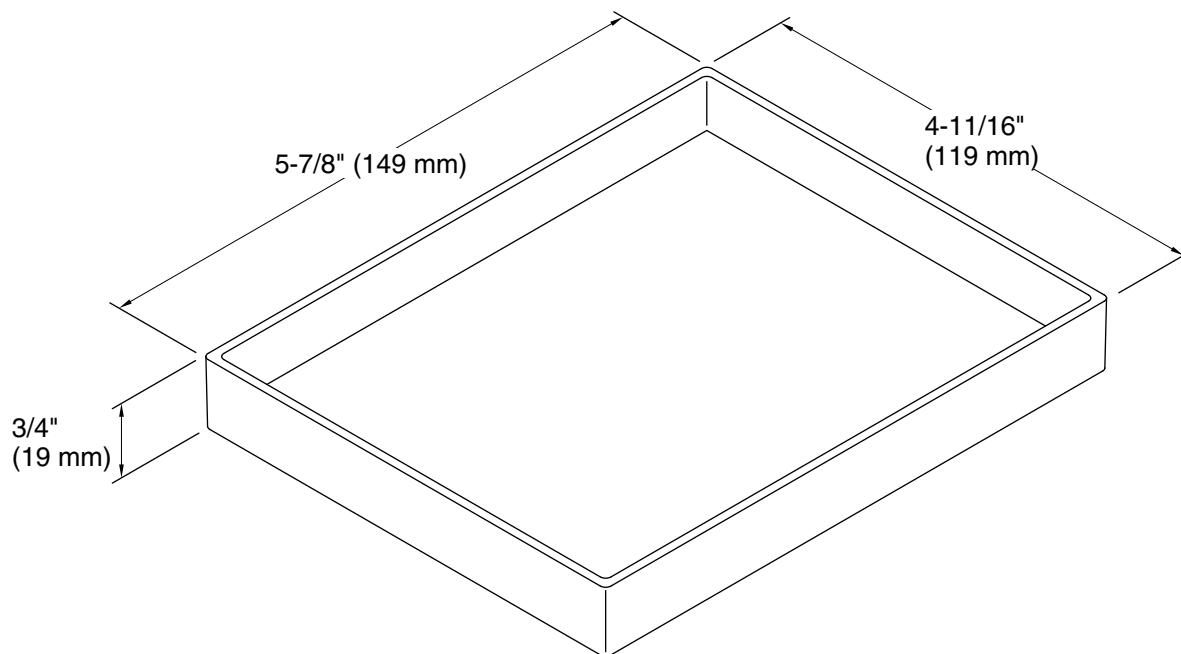

Features

- Tray with rim provides wall-mounted shelf storage for bath items.
- Fits securely on Draft frames, hotelier, and toilet tissue holder (sold separately).
- Pair with other Draft components including trays, containers, and hooks (sold separately).
- Durable composite material.
- Coordinates with other products in the Draft collection.

Color	Code	Description
	0	White
	7	Black Black™

Technical Information

All product dimensions are nominal.

Material: Plastic, Silicone