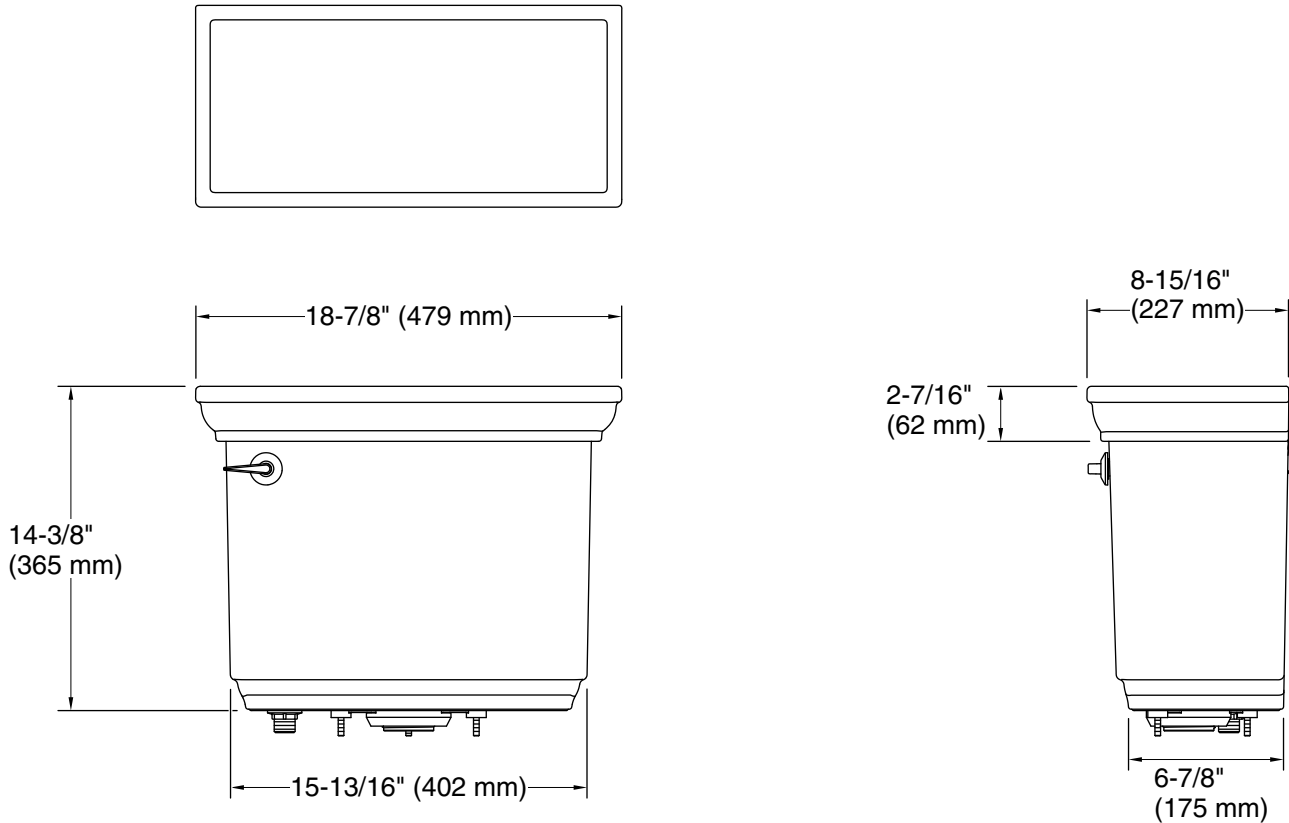

Recommended Products/Accessories

- K-23726 Drain treatment
- K-4387 Round-front chair height toilet bowl
- K-4380 Elongated chair height toilet bowl
- K-5626 Elongated chair height toilet bowl

Codes/Standards

	0	
--	---	--

	96	
--	----	--

Technical Information

All product dimensions are nominal.

Toilet type: Bowl-mount

Flush type: AquaPiston

Water Consumption

Full: 1.28 gpf (4.8 lpf)