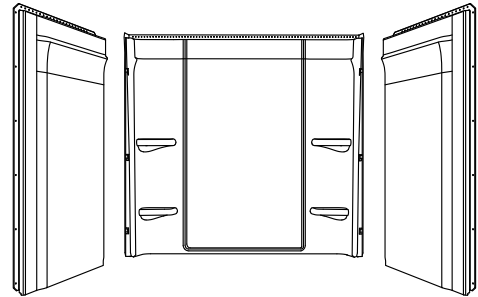

Ensemble™

60"x32" Medley™ Wall Set w/ Backer Boards
71324106

Features

- Durable high gloss finish.
- Innovative Dry-Block™ seal and channeled water containment system form watertight seams.
- Clean, contemporary design with ample shelving.
- Wall surround includes backer boards for future grab bar installation.

Material

- Compression molded from our exclusive solid Vikrell® material.

Installation

- Modular design allows it to be moved around corners and through doorways with ease.
- Caulk-free installation.

Codes/Standards

Technical Information

All product dimensions are nominal.

Installation: 3-Wall Alcove

Door height required: 56-3/4" (1441 mm)

Door width required: 57-11/16" (1465 mm)