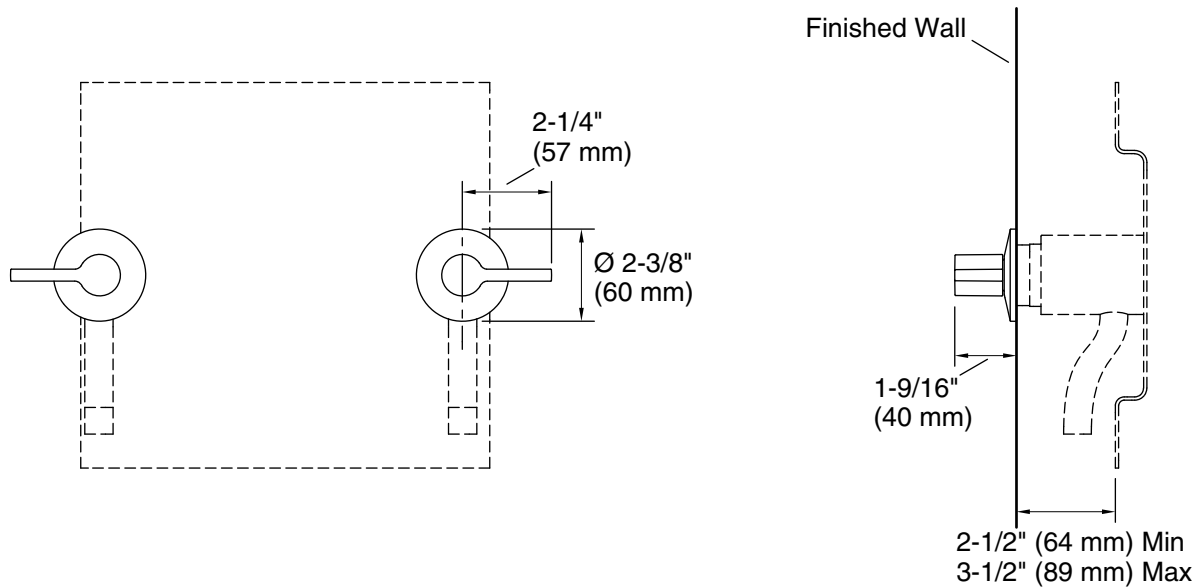

Technical Information

All product dimensions are nominal.

Drain included: No

Notes

Install this product according to the installation instructions.

ADA compliant for handles only.

ADA, OBC, CSA B651 compliant when installed to the specific requirements of these regulations.