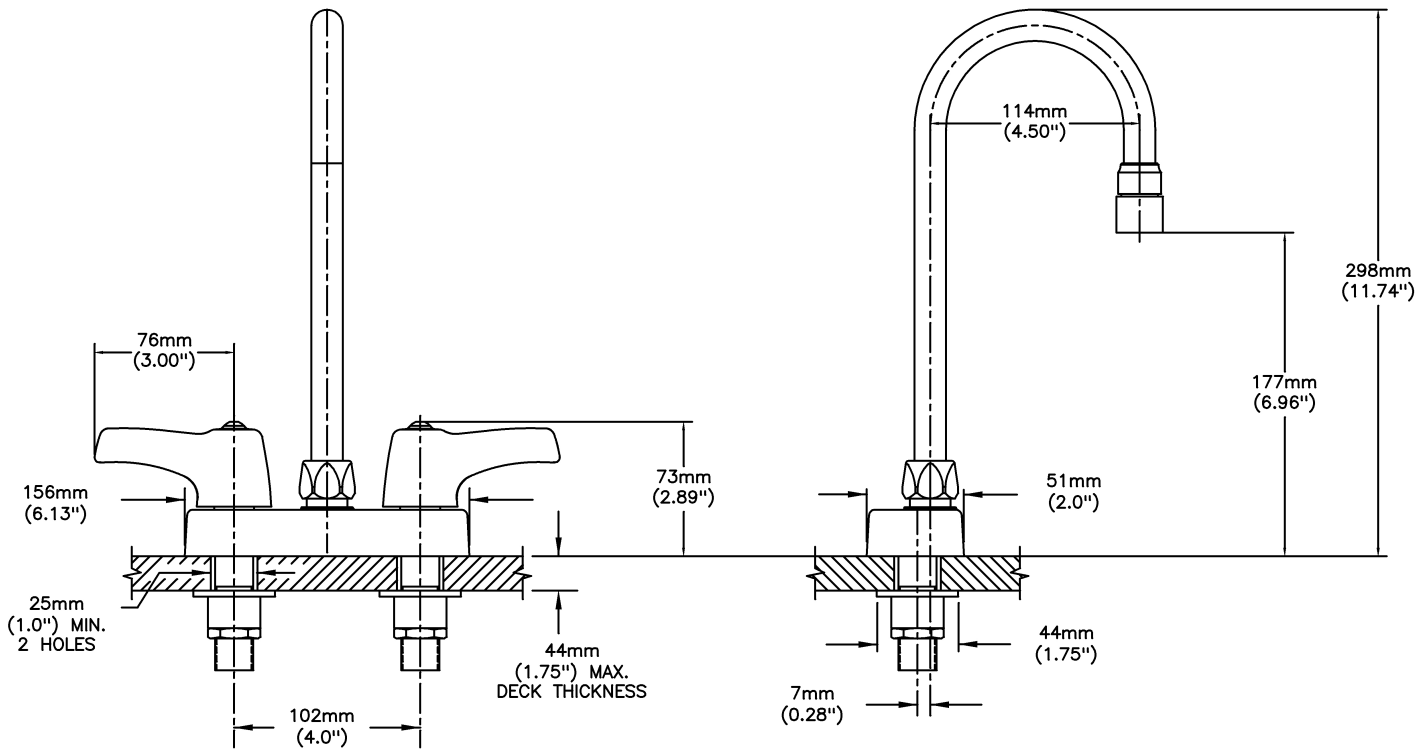

#### SPECIFICATION:

- HEAVY DUTY CAST BRASS sink faucet
- 102mm (4") centers, two handle
- Polished chrome plated finish
- CER-TECK® ceramic structures
- Metal hold-down package
- Spout#: 8 - Gooseneck spout-4.5" spout reach -Standard rigid/swivel field installation-Vandal resistant .090" wall thickness(R2)
- Outlet#: 3 - Vandal Resistant 1.5 gpm (5.7L/min) Flow Control Aerator
- Handle#: 3 - 76 mm (3") Lever Blade Handles-ADA Compliant-Metal-Color indexed-Vandal Resistant screws

#### OPERATION:

- Not Available

***(Dimensional drawing on following page)***

Delta reserves the right (1) to make changes to specifications and materials, and (2) to change or discontinue models, both without notice or obligation. Dimensions are for reference. Measurement may vary plus or minus 6mm(0.25"). Mounting locations are suggested only. Check with local codes for requirements in your area. This spec was produced July 23, 2018.

INLET FOR 3/8" OR 1/2" FLEXIBLE RISER  
OR 1/2-14 NPSM COUPLING NUT (NOT SUPPLIED)

Delta reserves the right (1) to make changes to specifications and materials, and (2) to change or discontinue models, both without notice or obligation. Dimensions are for reference. Measurement may vary plus or minus 6mm(0.25"). Mounting locations are suggested only. Check with local codes for requirements in your area. This spec was produced July 23, 2018.