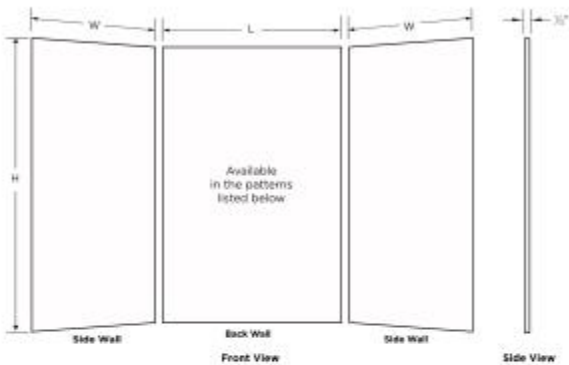

MTMK84-3462 34 x 62 x 84 Swanstone® Metro Subway Tile Glue up E

Model number:

MTMK843462.011

Dimensions: 62" x 34" x 84"

Installation: Glue up

Material: Swanstone®

BUILDER SPECIFICATION DRAWING

3 Piece Wall Kit