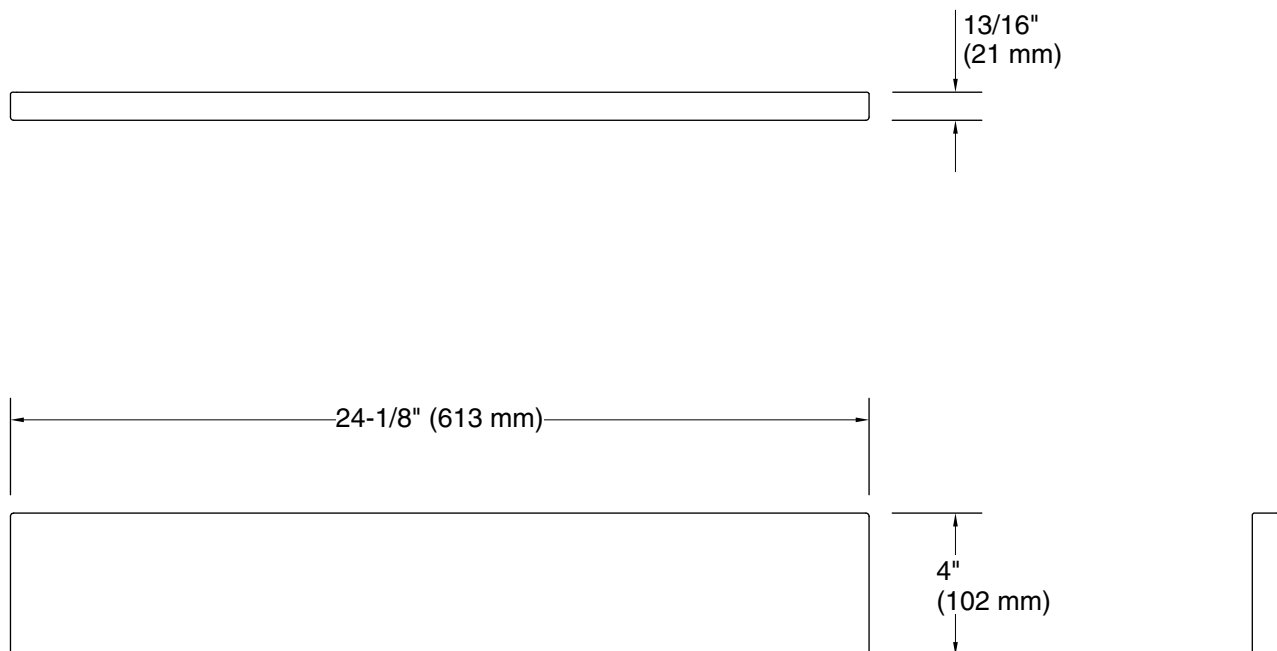

4" x 24" quartz backsplash
K-25814

Features

- Quartz backsplash adds beauty and long-lasting durability to bathroom vanity.
- For use with KOHLER 24" vanity sets.
- Includes one panel.
- Optional 18" side splash available (K-25819, sold separately).

Codes/Standards

None Applicable

KOHLER® One-Year Limited Warranty

See website for detailed warranty information.

4" x 24" quartz backsplash
K-25814

Technical Information

All product dimensions are nominal.

Material: Quartz