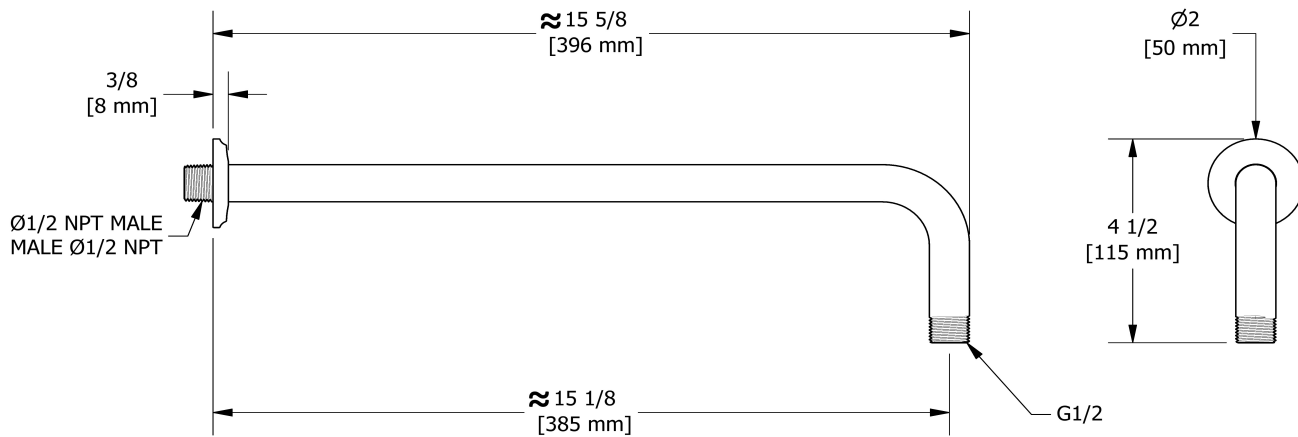

40 cm (16") shower arm

554

Specifications

Descriptions

- 1/2" inlet male NPT
- Shower arm with Momenti flange

Available colors

- C : Chrome
- BN : Brushed Nickel (PVD)
- PN : Polished Nickel (PVD)

Sizes, models and finishes may differ from those presented.