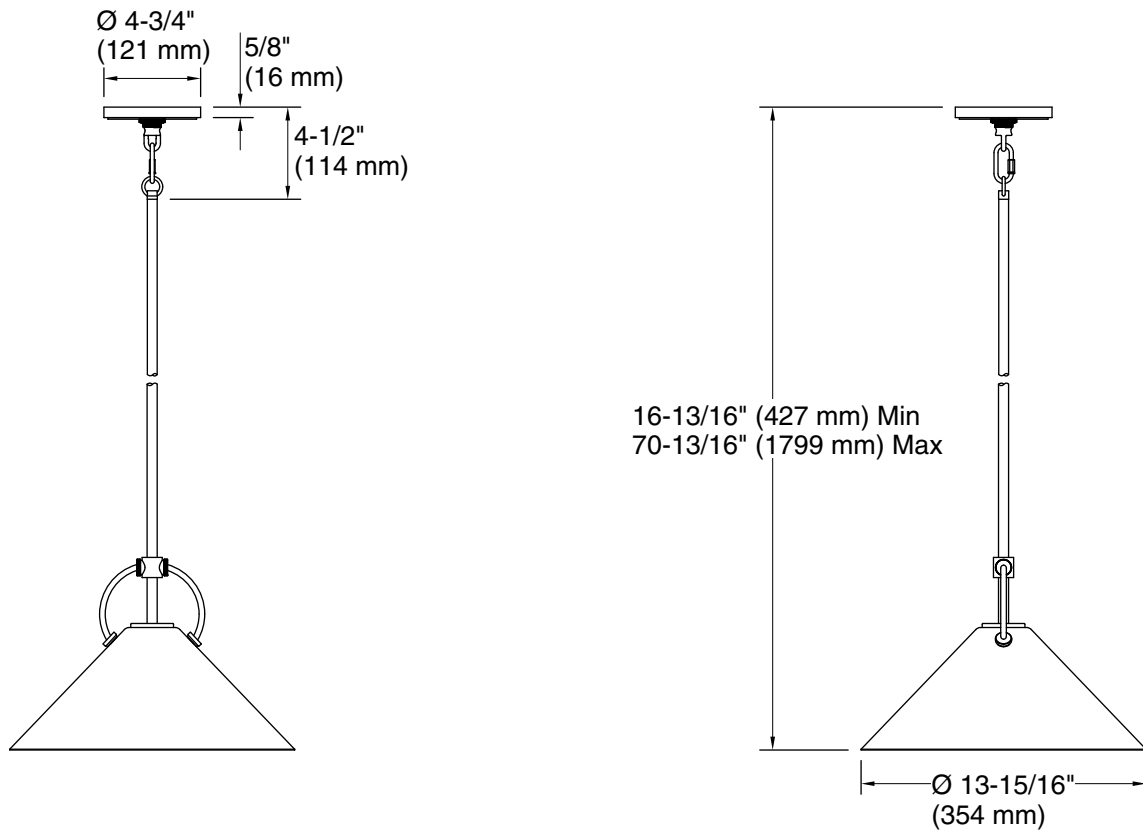

Required Electrical Service

One circuit required.

120 V, 0.833 A, 60 Hz

Technical Information

All product dimensions are nominal.

Material:	Steel, Glass, Brass, Aluminum
Number of Lights:	1
Lighting Type:	Socket-based
Socket Type:	E-26 Medium
Number of Shades:	1
Shade Type:	Frosted Glass
Hanging Type:	Downrod
Downrod Detail:	2 x 18" (457 mm), 1 x 12" (305 mm), 1 x 6" (152 mm), 1 x 3" (76 mm)
Height:	16-13/16" (427 mm) - 70-13/16" (1798 mm)

Notes

Install this product according to the installation instructions.