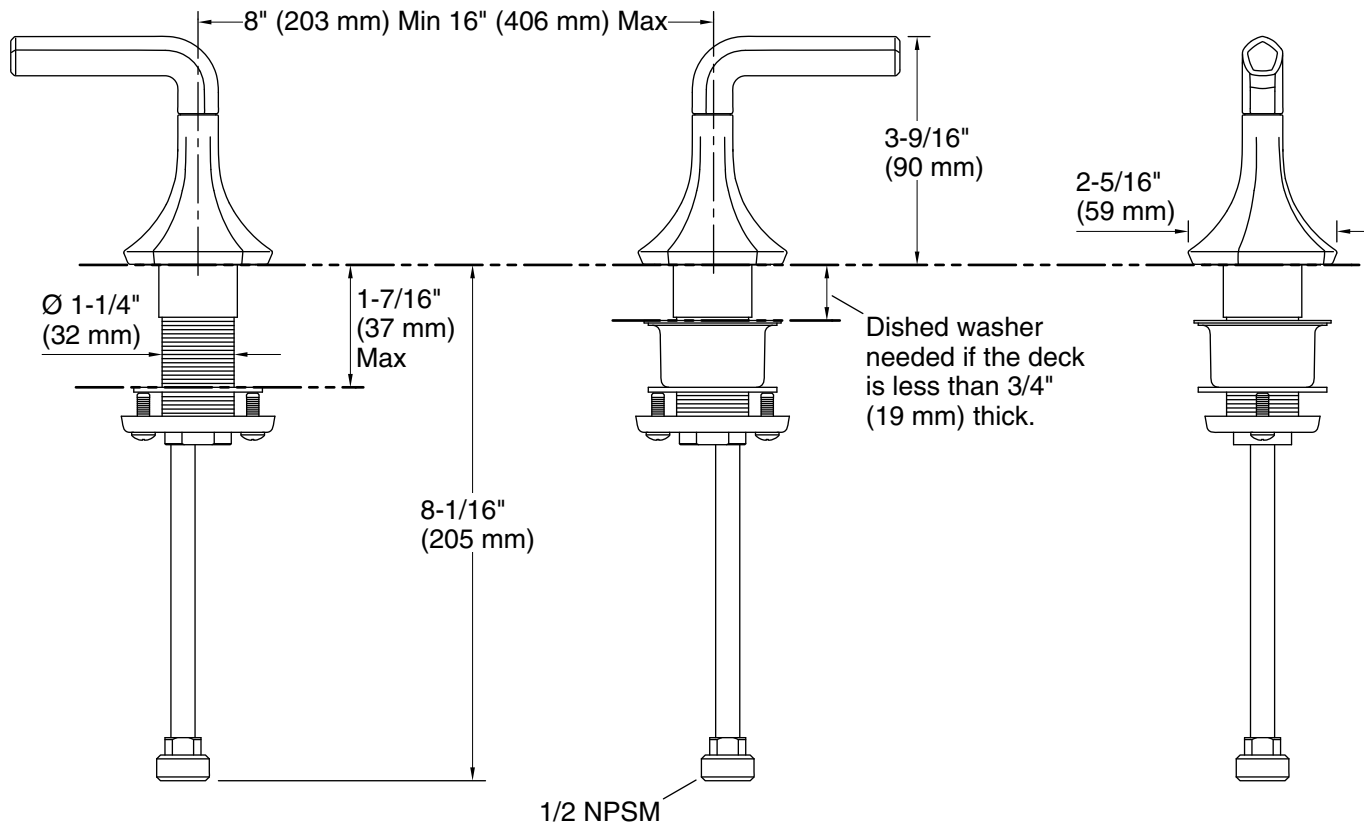

Technical Information

All product dimensions are nominal.

Faucet:

Flow rate: 1.2 gal/min (4.5 l/min)

Pressure: 60 psi (4.1 bar)

Drain included: No

Drain with overflow: Yes

Notes

Install this product according to the installation instructions.

ADA, OBC, CSA B651 compliant when installed to the specific requirements of these regulations.