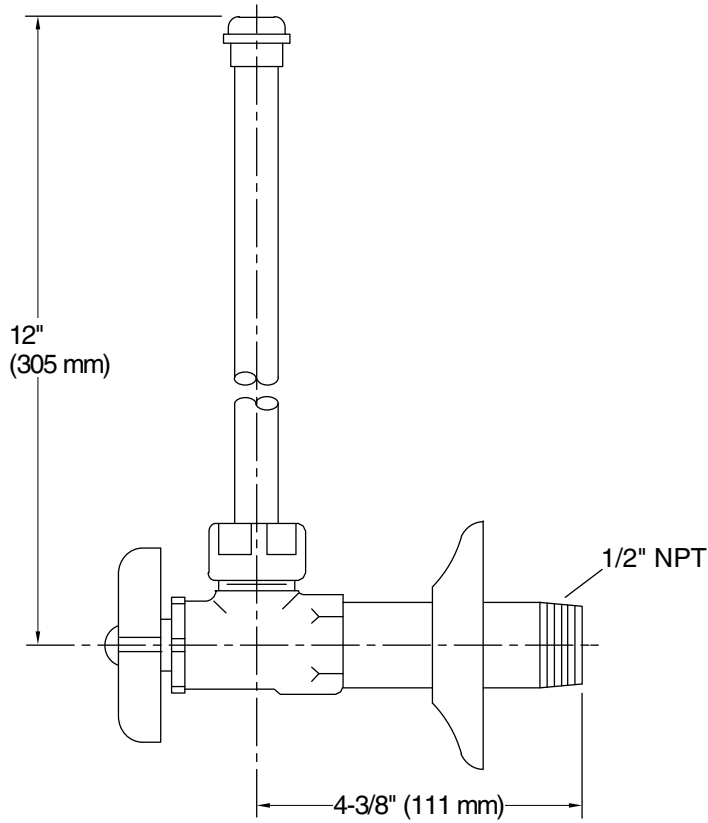

Features

- Compression valve
- Pair of angle supplies with stop
- Annealed vertical tube with union connection
- 1/2" NPT connection with flange
- Four-arm handle stop

Material

- Brass

Recommended Products/Accessories

Technical Information

All product dimensions are nominal.

Notes

Install this product according to the installation guide.