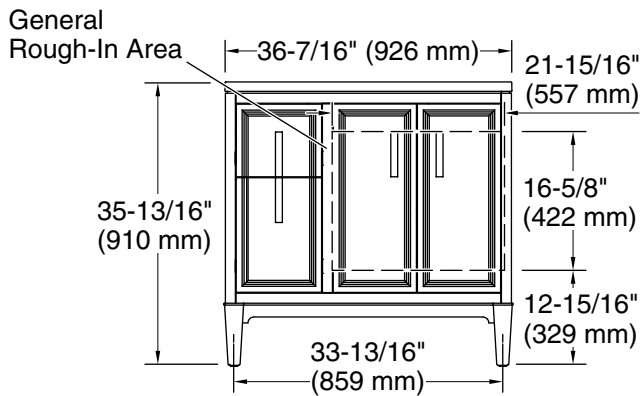

Technical Information

All product dimensions are nominal.

Notes

Install this product according to the installation instructions.