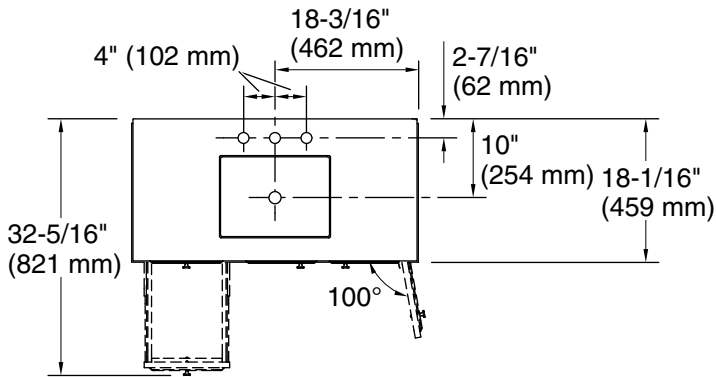

Features

- Two full-extension 12-3/4" (325 mm) drawers with soft-close side-mount slides.
- Three-way adjustable soft-close door hinges with 100° opening capability for easy cabinet access.
- 18" (457 mm) cabinet interior provides ample storage space.
- Finish-matched cabinet interior offers generous clearance for plumbing.
- Quartz vanity top adds beauty and long-lasting durability.
- Customize your storage with optional accessories such as floor liners, drawer organizers, and perfectly sized containers (sold separately).
- Coordinates with K-33550 upgraded hardware finishes, K-25816 quartz backsplash, and K-25819 quartz side splash (sold separately).

Optional Products/Accessories

- K-25819 4" x 17.25" quartz side splash

Codes/Standards

ASME A112.19.2/CSA B45.1
EPA TSCA Title VI
CARB P2

KOHLER® One-Year Limited Warranty

See website for detailed warranty information.

Available Colors/Finishes

Color tiles intended for reference only.

Color	Code	Description
-------	------	-------------

	0	White
	1WX	

Waste Pipe Location Information

Technical Information

All product dimensions are nominal.