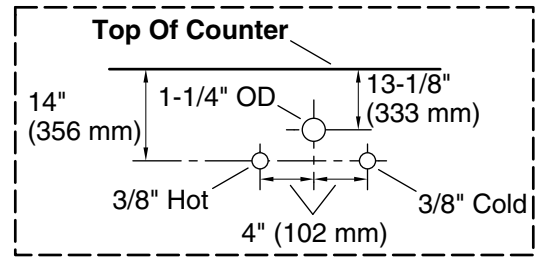

Features

- Two full-extension 12-3/4" (325 mm) drawers with soft-close side-mount slides.
- Three-way adjustable soft-close door hinges with 100° opening capability for easy cabinet access.
- 18" (457 mm) cabinet interior provides ample storage space.
- Finish-matched cabinet interior offers generous clearance for plumbing.
- Quartz vanity top adds beauty and long-lasting durability.
- Customize your storage with optional accessories such as floor liners, drawer organizers, and perfectly sized containers (sold separately).
- Coordinates with K-33550 upgraded hardware finishes, K-25816 quartz backsplash, and K-25819 quartz side splash (sold separately).

Optional Products/Accessories

- K-25819 4" x 17.25" quartz side splash

Codes/Standards

ASME A112.19.2/CSA B45.1
EPA TSCA Title VI
CARB P2

KOHLER® One-Year Limited Warranty

See website for detailed warranty information.

Available Colors/Finishes

Color tiles intended for reference only.

Color	Code	Description
-------	------	-------------

	0	White
	1WX	

Waste Pipe Location Information

Technical Information

All product dimensions are nominal.