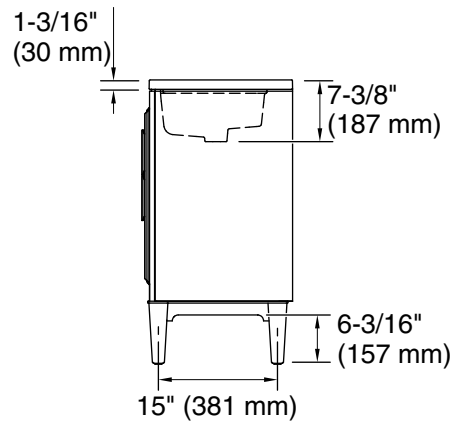

Features

- Two full-extension 12-3/4" (325 mm) drawers with soft-close side-mount slides.
- Three-way adjustable soft-close door hinges with 100° opening capability for easy cabinet access.
- 18" (457 mm) cabinet interior provides ample storage space.
- Finish-matched cabinet interior offers generous clearance for plumbing.
- Quartz vanity top adds beauty and long-lasting durability.
- Customize your storage with optional accessories such as floor liners, drawer organizers, and perfectly sized containers (sold separately).
- Coordinates with K-33550 upgraded hardware finishes, K-25816 quartz backsplash, and K-25819 quartz side splash (sold separately).

Available Colors/Finishes

Color tiles intended for reference only.

Color	Code	Description
-------	------	-------------

	0	White
	1WX	

Waste Pipe Location Information

Technical Information

All product dimensions are nominal.