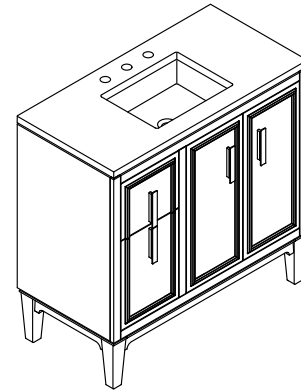

Features

- Two full-extension 12-3/4" (325 mm) drawers with soft-close side-mount slides.
- Three-way adjustable soft-close door hinges with 100° opening capability for easy cabinet access.
- 18" (457 mm) cabinet interior provides ample storage space.
- Finish-matched cabinet interior offers generous clearance for plumbing.
- Quartz vanity top adds beauty and long-lasting durability.
- Customize your storage with optional accessories such as floor liners, drawer organizers, and perfectly sized containers (sold separately).
- Coordinates with K-33550 upgraded hardware finishes, K-25816 quartz backsplash, and K-25819 quartz side splash (sold separately).

Material

- Solid wood and moisture-resistant MDF.
- Painted exterior.

Installation

- Easy installation – no special tools required.
- Separate vanity top makes for simplified installation.

Recommended Products/Accessories

- K-33585 Drawer organizer set
- K-33586 Drawer organizer with lid
- K-33587 Divided drawer organizer
- K-33588 Makeup display tray and organizer
- K-27933 Cabinet drawer appliance organizer
- K-25816 4" x 36" quartz backsplash
- K-33548-ASB 70" x 24" linen tower
- K-33549-ASB 28" x 24" wall cabinet
- K-33550 5½" cabinet pull
- K-27935 Protective floor liner for 36" cabinet

Optional Products/Accessories

- K-25819 4" x 17.25" quartz side splash

Codes/Standards

ASME A112.19.2/CSA B45.1
EPA TSCA Title VI
CARB P2

KOHLER® One-Year Limited Warranty

See website for detailed warranty information.

Available Colors/Finishes

Color tiles intended for reference only.

Color	Code	Description

	0	White
	1WX