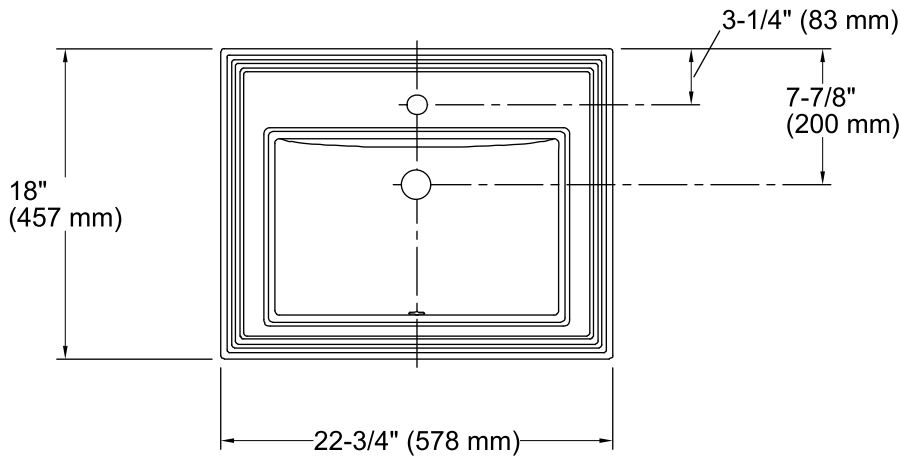

### Features

- Vitreous china.
- Drop-in sink.
- Elegant rectangular basin.
- With overflow.
- Single faucet hole.
- Coordinates with other products in the Memoirs collection.
- 22-3/4" (578 mm) x 18" (457 mm)

### Technical Information

All product dimensions are nominal.

Bowl configuration:	Single
Installation:	Drop-in
Bowl area (Only)	Length: 17" (432 mm) Width: 10" (254 mm) Water depth: 5" (127 mm)
Number of deck holes:	1
Faucet hole(s):	1-3/8" (35 mm)
Drain hole:	1-3/4" (44 mm)
Template:	1003676, required, included