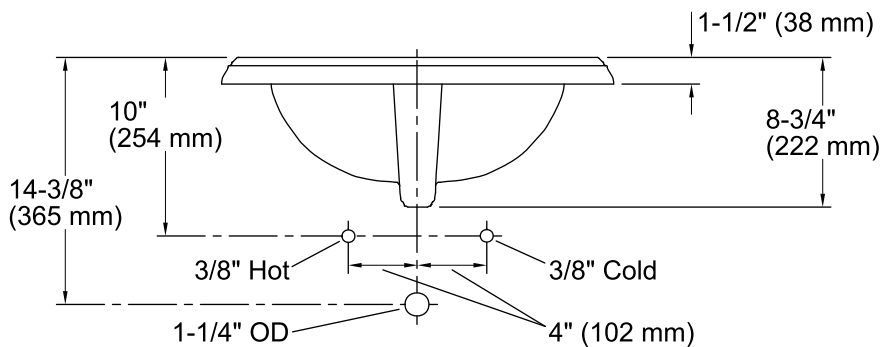

### Features

- Vitreous china.
- Drop-in sink.
- Elegant rectangular basin.
- With overflow.
- Single faucet hole.
- Coordinates with other products in the Memoirs collection.
- 22-3/4" (578 mm) x 18" (457 mm)

### Technical Information

All product dimensions are nominal.

Bowl configuration:	Single
Installation:	Drop-in
Bowl area (Only)	Length: 17" (432 mm) Width: 10" (254 mm) Water depth: 5" (127 mm)
Number of deck holes:	1
Faucet hole(s):	1-3/8" (35 mm)
Drain hole:	1-3/4" (44 mm)
Template:	1003676, required, included