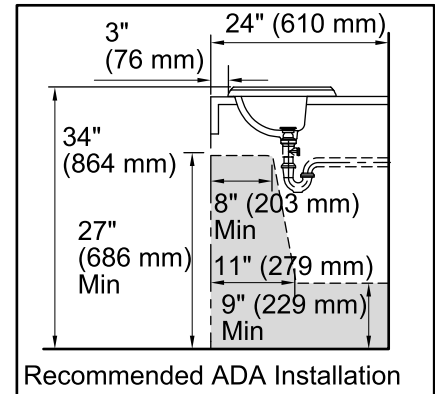

### Features

- Vitreous china.
- Drop-in sink.
- Elegant rectangular basin.
- With overflow.
- Single faucet hole.
- Coordinates with other products in the Memoirs collection.
- 22-3/4" (578 mm) x 18" (457 mm)

### Technical Information

All product dimensions are nominal.

Bowl configuration:	Single
Installation:	Drop-in
Bowl area (Only)	Length: 17" (432 mm) Width: 10" (254 mm) Water depth: 5" (127 mm)
Number of deck holes:	1
Faucet hole(s):	1-3/8" (35 mm)
Drain hole:	1-3/4" (44 mm)
Template:	1003676, required, included