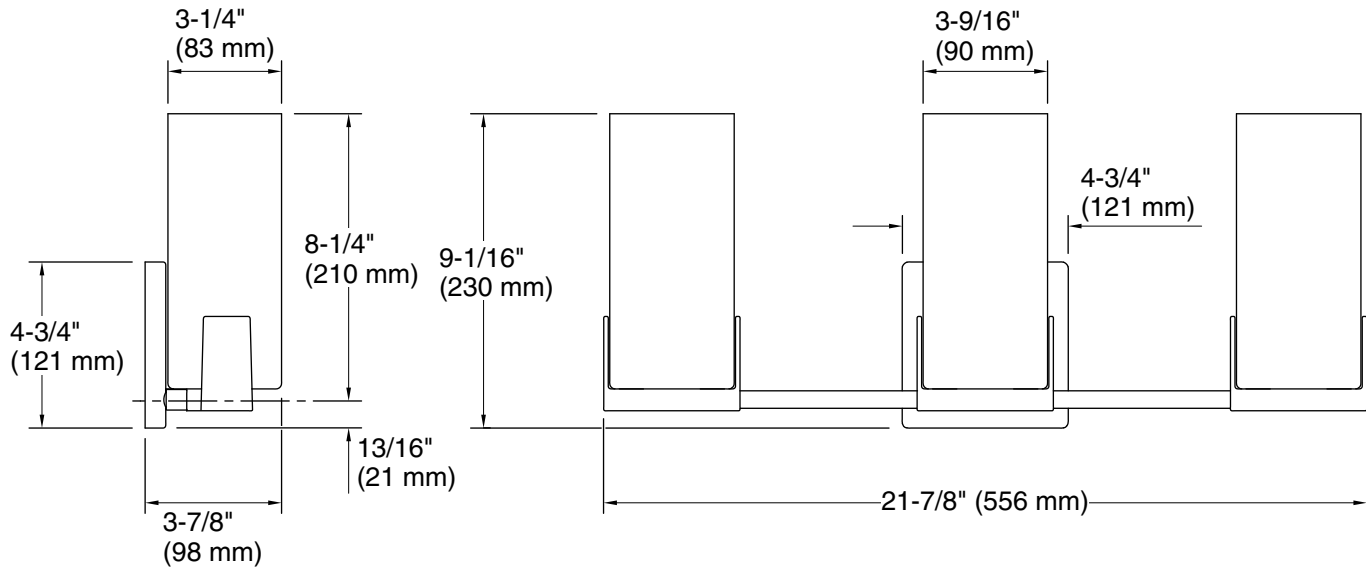

Required Electrical Service

One circuit required.

120 V, 60 Hz

Technical Information

All product dimensions are nominal.

Installation Type:	Wall-mount
Material:	Glass, Steel, Aluminum, Zinc
Number of Lights:	3
Lighting Type:	Socket-based
Socket Type:	E-26 Medium
Number of Shades:	3
Shade Type:	Frosted Glass

Notes

Install this product according to the installation instructions.