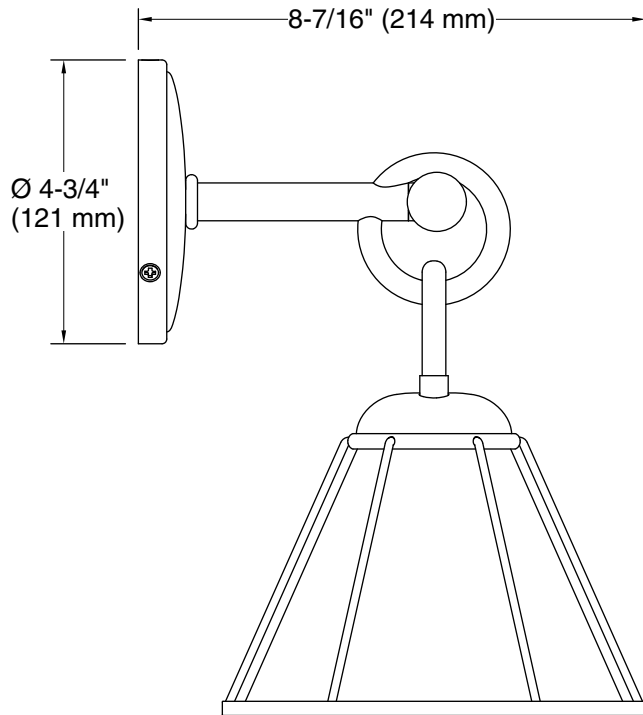

Required Electrical Service

One circuit required.

120 V, 60 Hz

Technical Information

All product dimensions are nominal.

Installation Type:	Wall-mount
Material:	Steel, Brass, Glass
Number of Lights:	1
Lighting Type:	Socket-based
Socket Type:	E-26 Medium
Number of Shades:	1
Shade Type:	Glass - clear