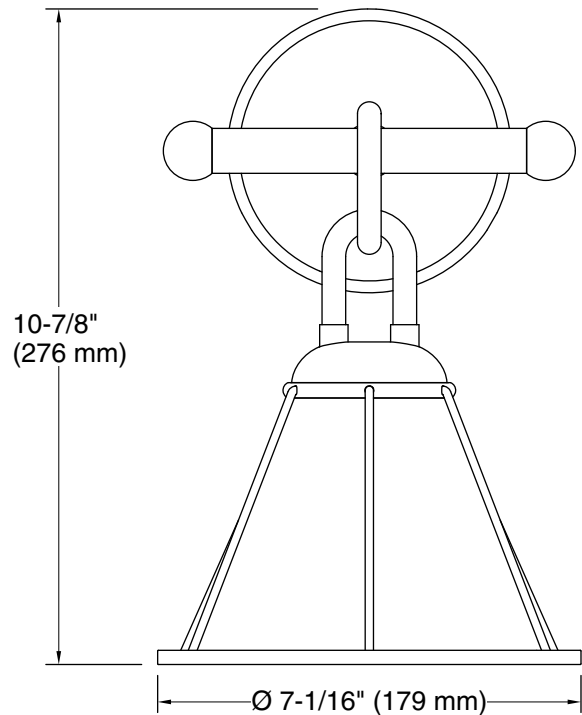

Required Electrical Service

One circuit required.

120 V, 60 Hz

Technical Information

All product dimensions are nominal.

Installation Type:	Wall-mount
Material:	Steel, Brass, Glass
Number of Lights:	1
Lighting Type:	Socket-based
Socket Type:	E-26 Medium
Number of Shades:	1
Shade Type:	Glass - clear