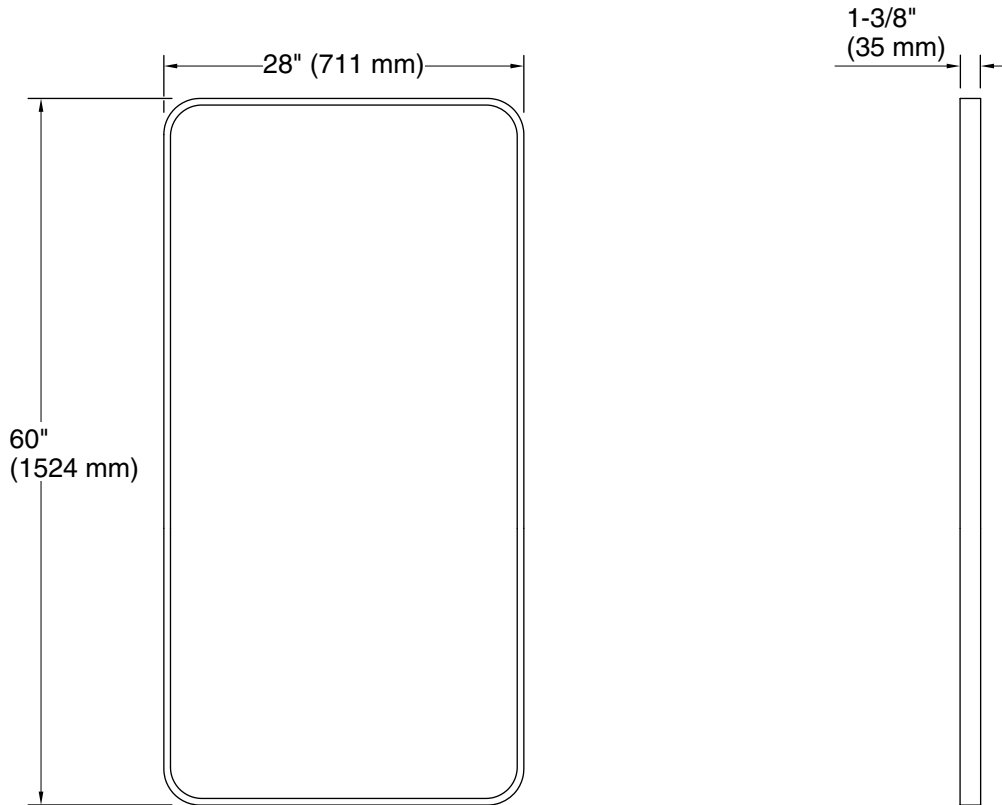

See website for detailed warranty information.

Available Colors/Finishes

Color tiles intended for reference only.

Color	Code	Description
	BGL	Moderne Brushed Gold
	BNL	Brushed Nickel
	BLL	Matte Black

Essential
28" x 60" rectangular mirror
K-31366

Technical Information

All product dimensions are nominal.

Notes

Install this product according to the installation instructions.

Install the fastener to a stud to avoid possible property and product damage.