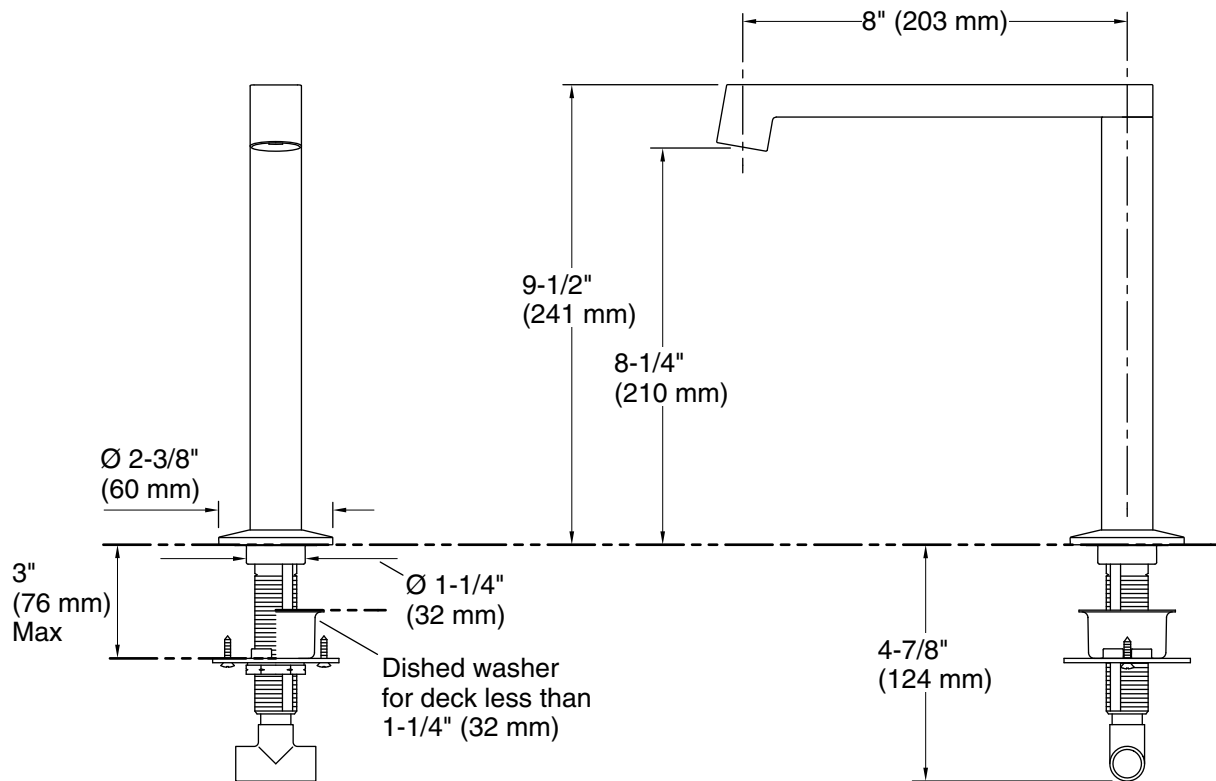

Features

- Non-diverter spout.
- 8" (203 mm) spout reach.
- For use with Components™ Lever, Oyl, or Industrial faucet handles (sold separately).
- Coordinates with Components™ faucets, shower trim and accessories to complete your bathroom.

or

K-77990-8 deck-mount bath faucet handles with valve

or

K-77990-9 deck-mount bath faucet handles with valve

Recommended Products/Accessories

K-23723 Faucet cleaner

Codes/Standards

ASME A112.18.1/CSA B125.1

Technical Information

All product dimensions are nominal.

Drain included: No

Spout:

Spout reach: 8" (203 mm)

Notes

Install this product according to the installation instructions.

WARNING: Risk of personal injury. Do not install the bath faucet in an area where it may inadvertently be used for support by the bather.