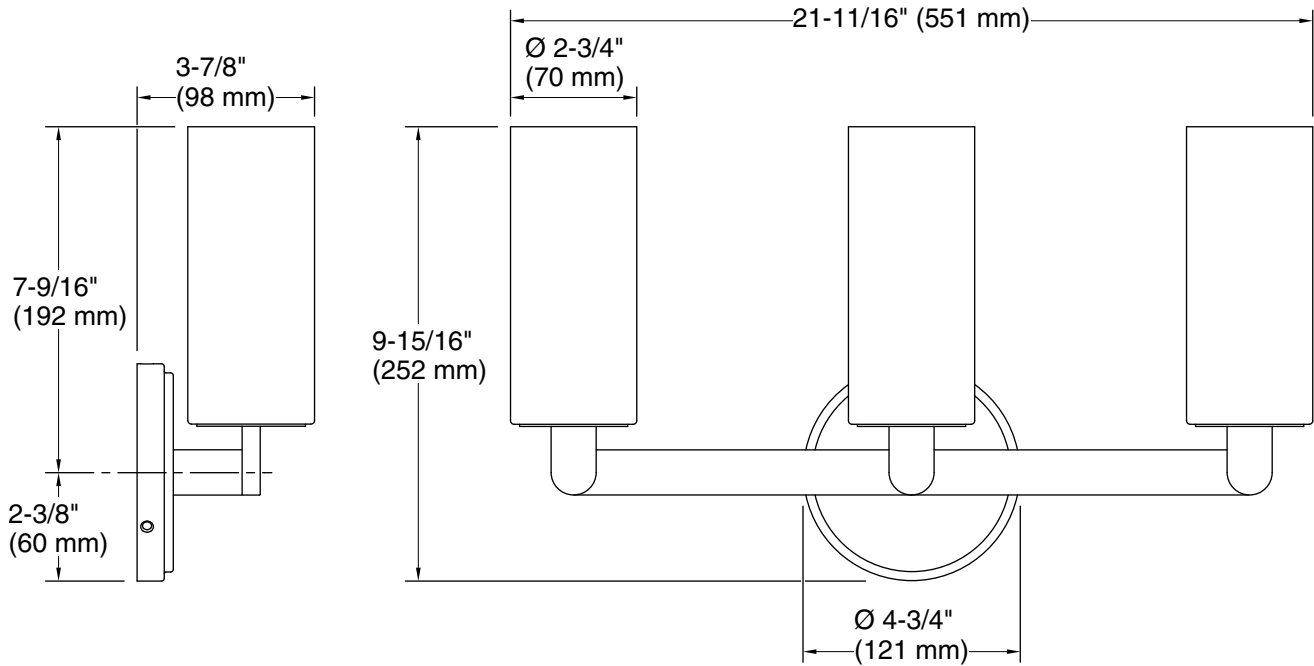

Features

- Rounded glass shades join pristinely with decorative mounts, creating an elegant simplicity
- Sconces can be positioned up or down, depending on room setting
- Candelabra base (E12) socket, works best with B11 or T8 bulb (sold separately)
- Suitable for damp locations, per UL 1598
- Includes installation hardware
- Coordinates with other products in the Crue collection

Required Electrical Service

One circuit required.

120 V, 1.00 A, 60 Hz

Notes

Install this product according to the installation instructions.

Technical Information

All product dimensions are nominal.

Material:	Steel, Glass, Aluminum
Number of Lights:	3
Lighting Type:	Socket-based
Socket Type:	E-12 Candelabra
Number of Shades:	3
Shade Type:	Frosted Glass
Hanging Type:	Non-hanging
Height:	9-15/16" (252 mm) - 9-15/16" (252 mm)