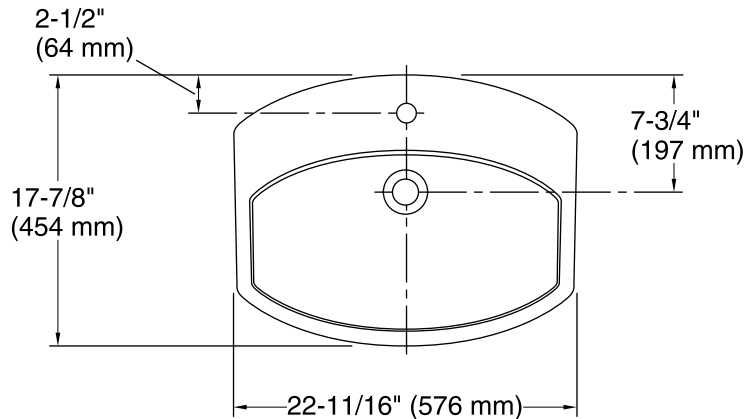

Recommended ADA Installation