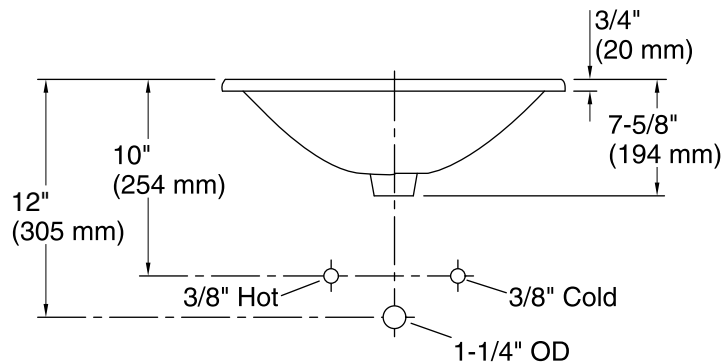

### Features

- Vitreous china.
- Drop-in.
- Uniquely-shaped basin.
- With overflow.
- Single faucet hole.
- Coordinates with other products in the Cimarron collection.
- 23" (584 mm) x 18-3/16" (462 mm) x 7-7/8" (200 mm)

### Technical Information

All product dimensions are nominal.

- Bowl configuration: Single
- Installation: Drop-in
- Bowl area (Only): Length: 20-3/8" (518 mm)  
Width: 11-1/2" (292 mm)  
Water depth: 3-5/8" (92 mm)
- Number of deck holes: 1
- Faucet hole(s): 1-3/8" (35 mm)
- Drain hole: 1-3/4" (44 mm)
- Template: 1017302-7, required, included