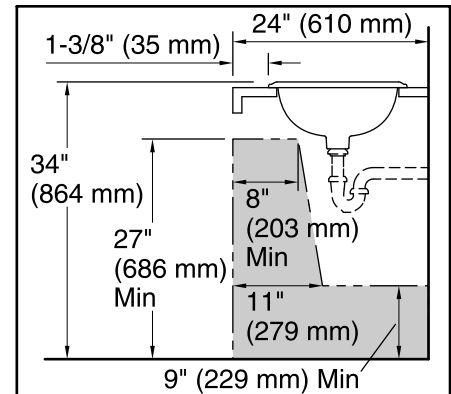

Recommended ADA Installation