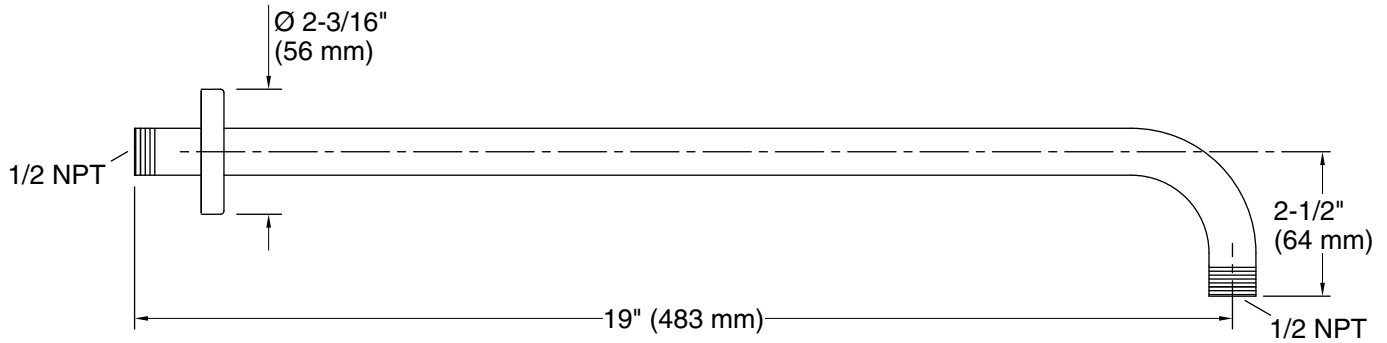

Features

- Compatible only with single-function rainheads

Material

- Brass construction ensures durability and reliability
- KOHLER finishes resist corrosion and tarnishing

Installation

- 1/2 -14 NPT connection
- Wall-mount

Color	Code	Description
	CP	Polished Chrome
	BN	Vibrant® Brushed Nickel
	BL	Matte Black
	2MB	Vibrant® Brushed Moderne Brass

Technical Information

All product dimensions are nominal.