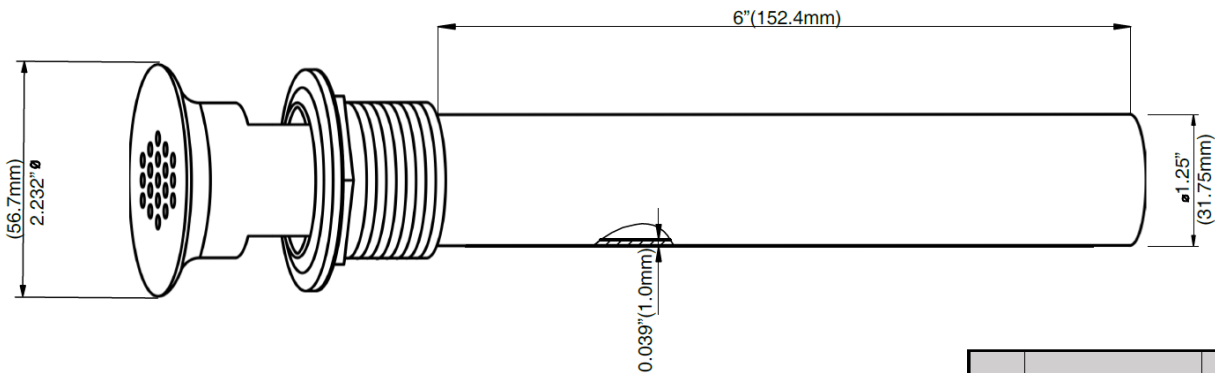

Product Features

- Heavy duty cast brass construction
- Open grid P.O plug
- With 1-1/4" x 6" 17GA tailpiece
- Premium polished chrome finish
- Commercial grade

4PRO114.6GD

Model Numbers

4PRO114.6GD

Open Grid P.O. Plug w/6" Tailpiece, Polished Chrome

Dimensions

No.	Part Name	Material
1	Body	Brass, CP
2	Gasket	Rubber
3	Friction Washer	Fiber
4	Lock Nut	Brass, CP
5	Tailpiece	Brass, CP

Job Name			
Date		Quantity	
Model Specified		Customer	
Architect/engineer		Contractor	