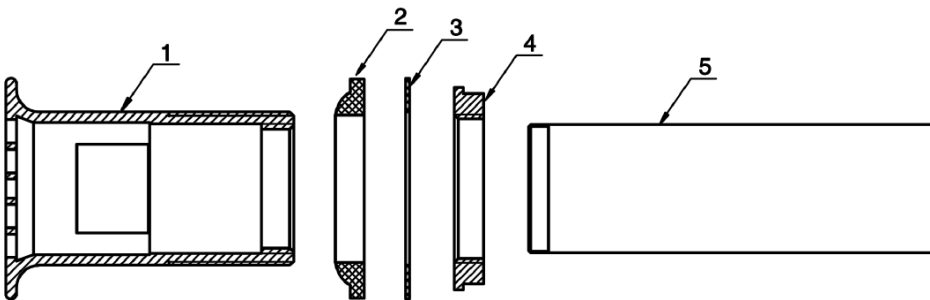

Product Features

- Heavy duty cast brass construction
- Open grid P.O plug
- With 1-1/4" x 6" 17GA tailpiece
- Premium polished chrome finish
- Commercial grade

4PRO114.6GD

Model Numbers

4PRO114.6GD

Open Grid P.O. Plug w/6" Tailpiece, Polished Chrome

Dimensions

No.	Part Name	Material
1	Body	Brass, CP
2	Gasket	Rubber
3	Friction Washer	Fiber
4	Lock Nut	Brass, CP
5	Tailpiece	Brass, CP

Job Name			
Date		Quantity	
Model Specified		Customer	
Architect/engineer		Contractor	