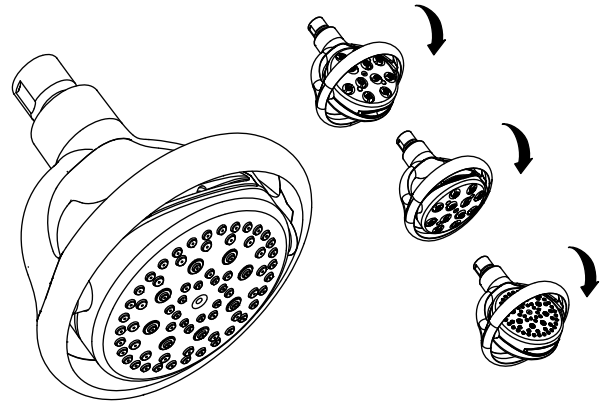

Features

- *Flipstream Technology™*
- *Four unique, experiential spray patterns: Koverage™ Kotton™ Komotion™ Kurrent™*
- *Adjustable angle for various user heights*
- *1/2'-14 NPT connection*

**FOUR-FUNCTION SHOWERHEAD
K-15996
ALSO K-45427**

Codes/Standards Applicable

Specified model meets or exceeds the following:

- *ASME A112.18.1/CSA B125.1*

Colors/Finishes

- CP: Polished Chrome
- Other: Refer to Price Book for additional colors/finishes

Accessories

- CP: Polished Chrome

Specified Model

Model	Description	Color/Finish	
K-15996	Four-function showerhead – 2.5 gpm (9.5 lpm)	<input type="checkbox"/> CP	<input type="checkbox"/> Other _____
K-45427	Four-function showerhead – 2.0 gpm (7.6 lpm)	<input type="checkbox"/> CP	<input type="checkbox"/> Other _____
Recommended Accessories			
K-7395	5-3/8" (137 mm) shower arm and flange	<input type="checkbox"/> CP	

Product Specification

The four-function showerhead shall feature a sleek contemporary design with Flipstream Technology. Showerhead shall have four unique, experiential spray patterns: Koverage, Kotton, Komotion, and Kurrent. Showerhead shall have 1/2'-14 NPT connection. Showerhead shall have an adjustable angle for various user heights. Four-function showerhead shall be Kohler Model K-15996-____ or K-45427-____.