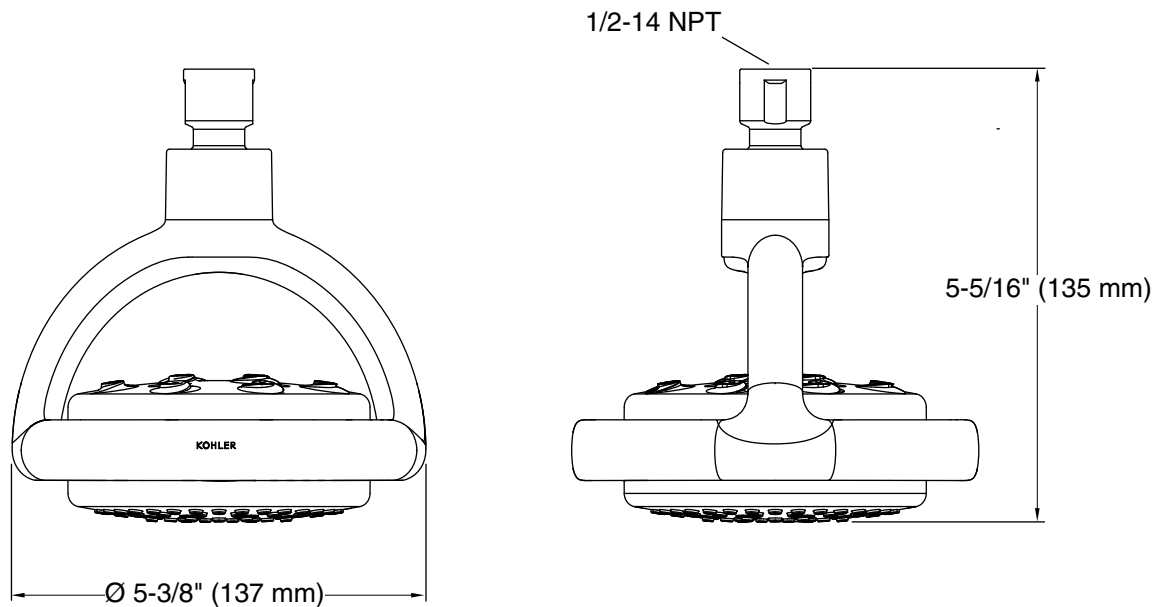

FLIPSIDE™ 01

Installation Notes

Install this product according to the installation guide.

Product Diagram