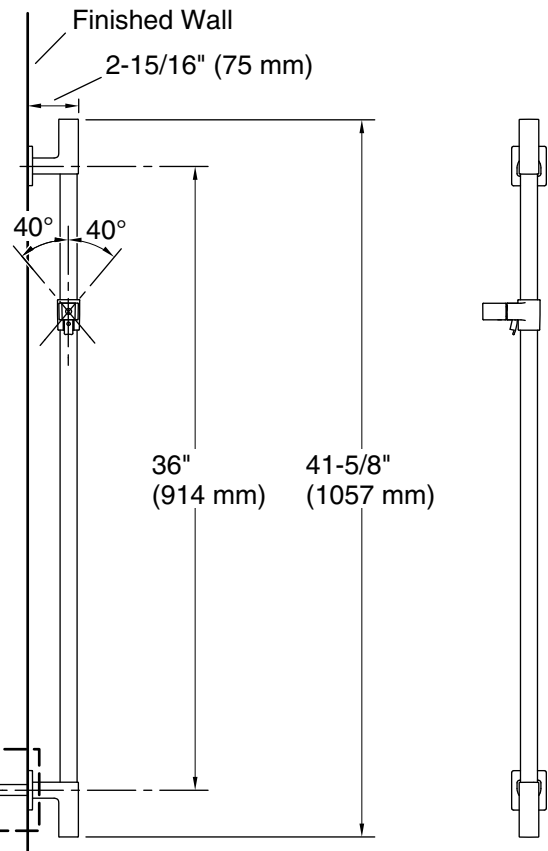

Supply Adapter	A
1218069 (included)	1-13/16" – 2-5/16" (46 mm – 59 mm)
1229031*	0 – 1/2" (0 – 13 mm)
1247986*	5/16" – 13/16" (8 mm – 21 mm)
1247985*	13/16" – 1-5/16" (21 mm – 33 mm)
1247984*	1-5/16" – 1-13/16" (33 mm – 46 mm)
1218070*	2-5/16" – 2-13/16" (59 mm – 71 mm)
1218071*	2-13/16" – 3-5/16" (71 mm – 84 mm)

*Sold Separately

Technical Information

All product dimensions are nominal.

Drain included: No

Notes

Install this product according to the installation guide.

Mount the slidebar to stud framing or install backing support.

Mounting brackets can be adjusted to align with existing holes for retrofit installations.