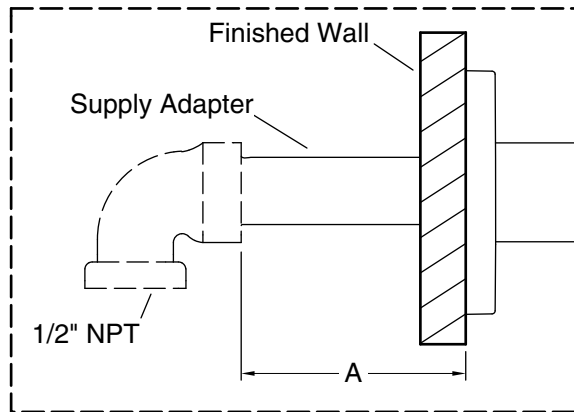

Supply Adapter	A
1218069 (included)	1-13/16" – 2-5/16" (46 mm – 59 mm)
1229031*	0 – 1/2" (0 – 13 mm)
1247986*	5/16" – 13/16" (8 mm – 21 mm)
1247985*	13/16" – 1-5/16" (21 mm – 33 mm)
1247984*	1-5/16" – 1-13/16" (33 mm – 46 mm)
1218070*	2-5/16" – 2-13/16" (59 mm – 71 mm)
1218071*	2-13/16" – 3-5/16" (71 mm – 84 mm)

*Sold Separately

Technical Information

All product dimensions are nominal.

Drain included: No

Notes

Install this product according to the installation guide.

Mount the slidebar to stud framing or install backing support.

Mounting brackets can be adjusted to align with existing holes for retrofit installations.