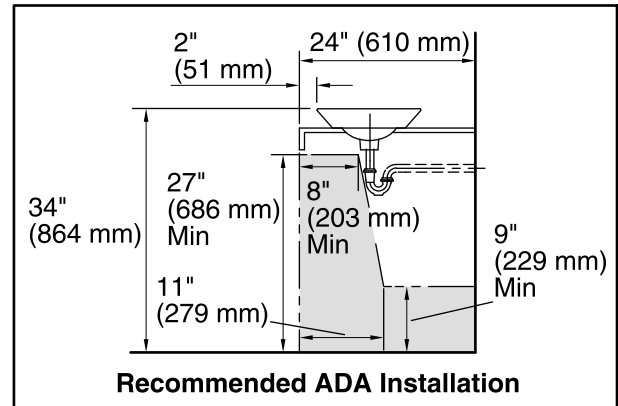

Recommended Accessories

- K-7114 Pop-Up Drain
- K-7129 Drain
- K-9018 P-Trap
- K-9655 Wall-Mount Vessel Bracket

Components

Additional included component/s: Adjustable linkage.

ADA CSA B651

Codes/Standards

ASME A112.19.2/CSA B45.1
ADA
ICC/ANSI A117.1
CSA B651

Technical Information

All product dimensions are nominal.

Bowl configuration:	Single
Installation:	Vessel, Wall-mount
Bowl area (Only):	Diameter: 15-7/8" (403 mm) Water depth: 4-1/4" (108 mm)
Drain hole:	1-3/4" (44 mm)
Template:	1002980-7, required, included

Notes

Install this product according to the installation instructions.

*Spout must be 5" (127 mm) long (min) for adequate clearance into the bathroom sink when installed with centerline as shown.

NOTICE: Countertop manufacturer or cutter must use the cut-out template provided with the product, or a current one provided by Kohler Co. (call 1-800-4-KOHLER). Kohler Co. is not responsible for cut-out errors when the incorrect cut-out template is used.