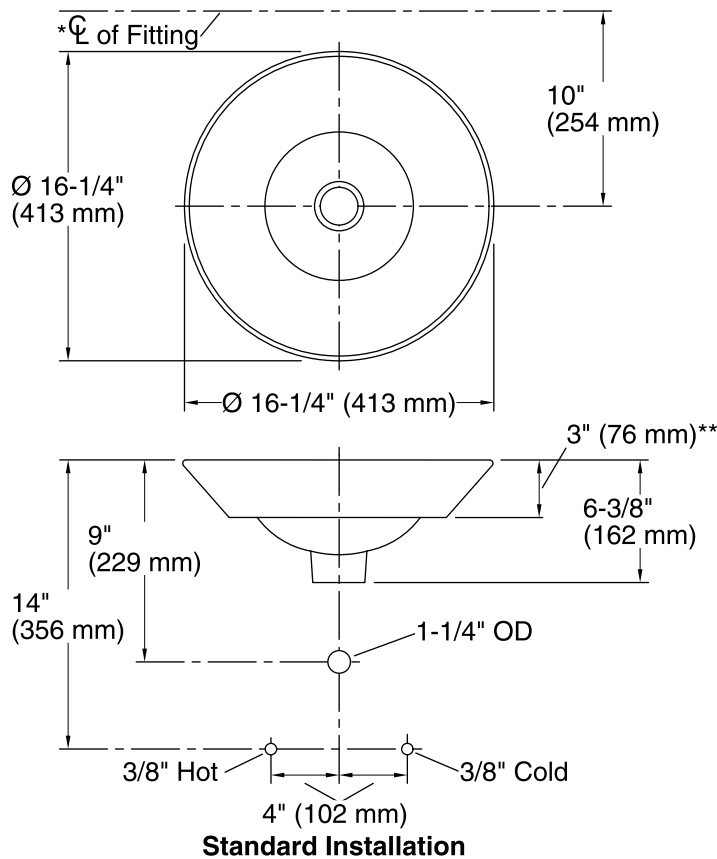

Technical Information

All product dimensions are nominal.

Bowl configuration:	Single
Installation:	Vessel, Wall-mount
Bowl area (Only):	Diameter: 15-7/8" (403 mm) Water depth: 4-1/4" (108 mm)
Drain hole:	1-3/4" (44 mm)
Template:	1002980-7, required, included

Notes

Install this product according to the installation instructions.

*Spout must be 5" (127 mm) long (min) for adequate clearance into the bathroom sink when installed with centerline as shown.

NOTICE: Countertop manufacturer or cutter must use the cut-out template provided with the product, or a current one provided by Kohler Co. (call 1-800-4-KOHLER). Kohler Co. is not responsible for cut-out errors when the incorrect cut-out template is used.