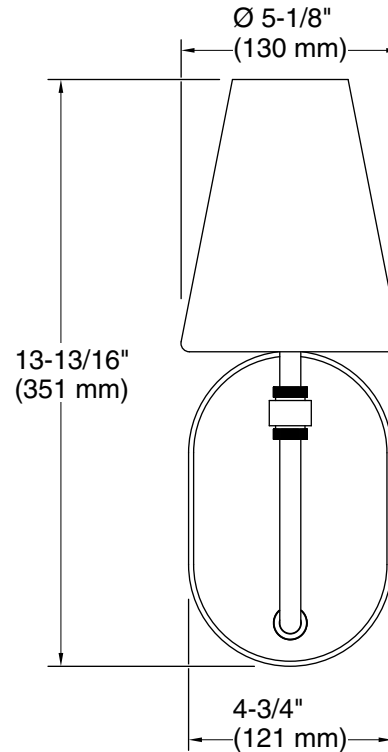

Required Electrical Service

One circuit required.

120 V, 0.5 A, 60 Hz

Technical Information

All product dimensions are nominal.

Material: Steel, Glass

Number of Lights: 1

Lighting Type: Socket-based