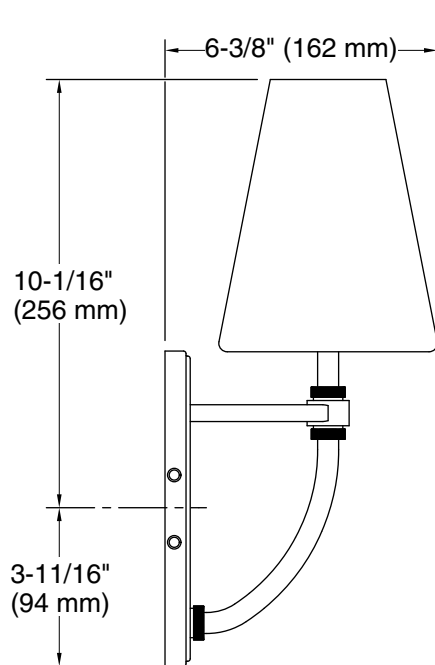

Required Electrical Service

One circuit required.

120 V, 0.5 A, 60 Hz

Technical Information

All product dimensions are nominal.

Material: Steel, Glass

Number of Lights: 1

Lighting Type: Socket-based