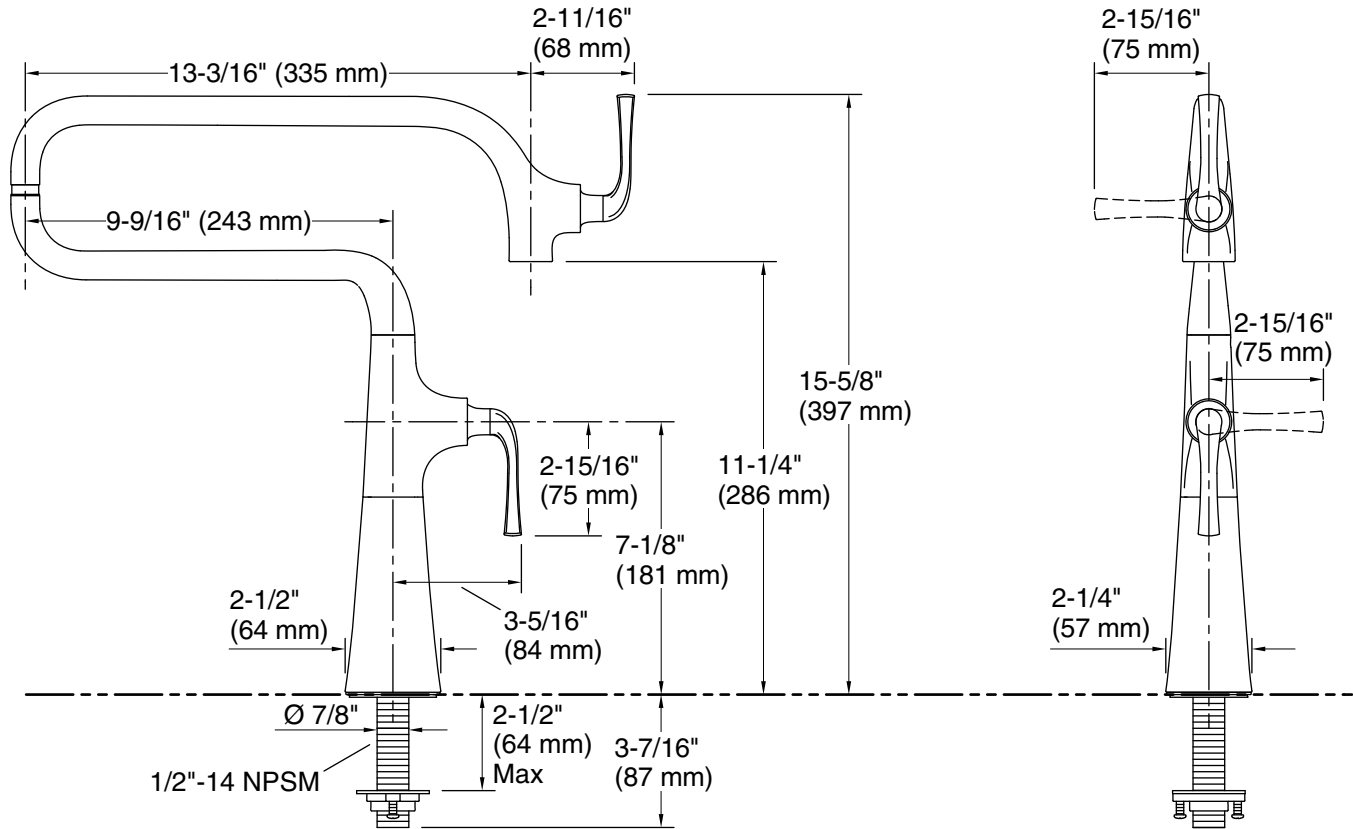

### Features

- Articulating spout with 360° rotation offers superior clearance for filling pots on cooktops and ranges.
- 22-3/4 (578 mm) swing spout reach.
- 3.2 gpm (12.1 l/min) flow rate at 60 psi (4.14 bar).
- Single lever handle with main lever shutoff.
- KOHLER ceramic disc valves exceed industry longevity standards for a lifetime of durable performance.

### Technical Information

All product dimensions are nominal.

#### Spout:

Spout reach: 22-3/4" (578 mm)